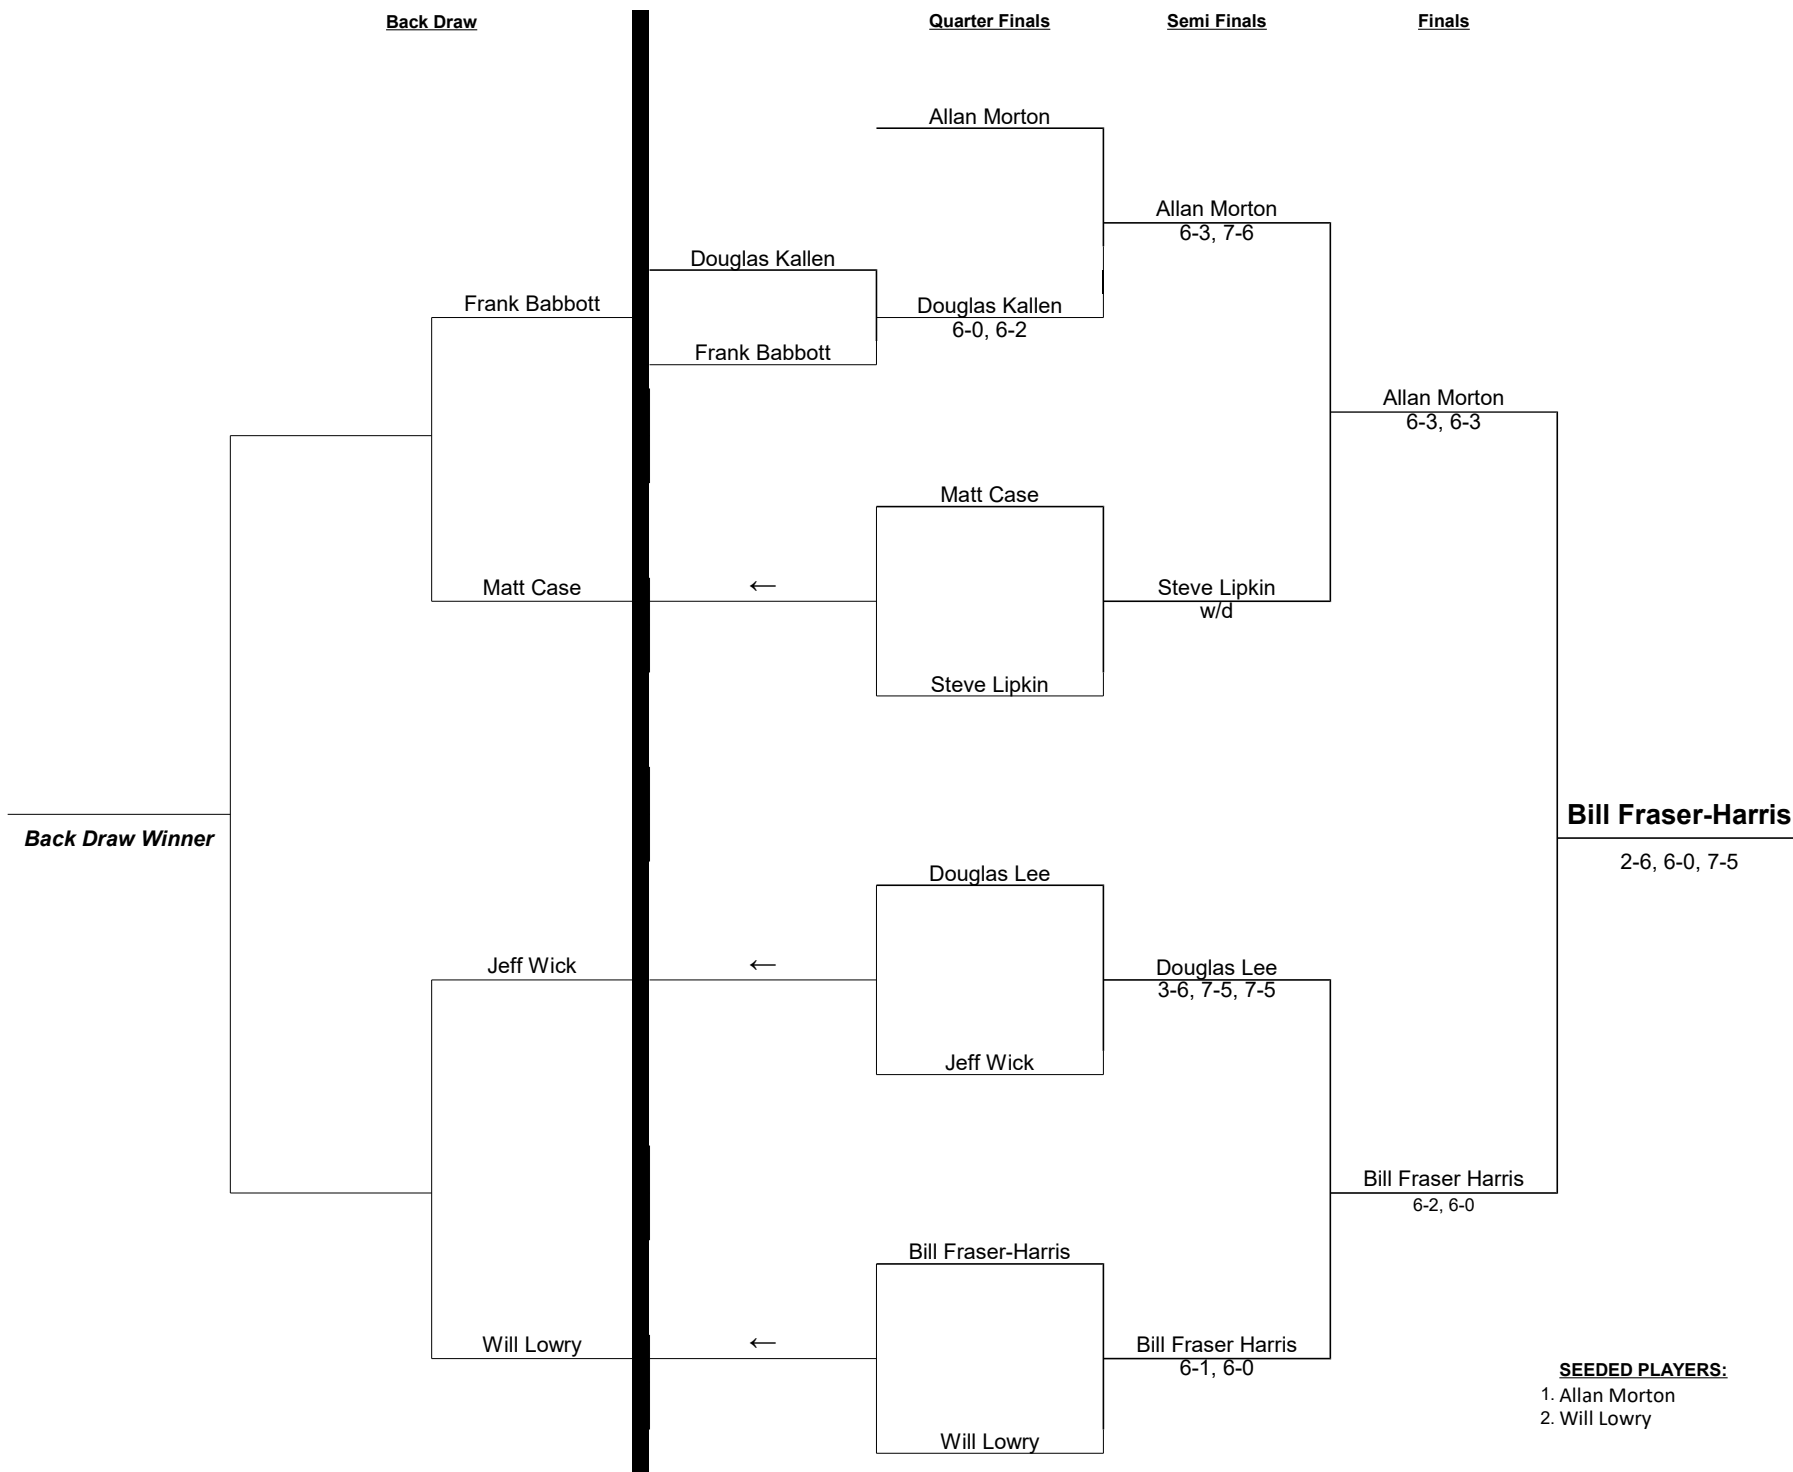

2017 MEN'S B SINGLES