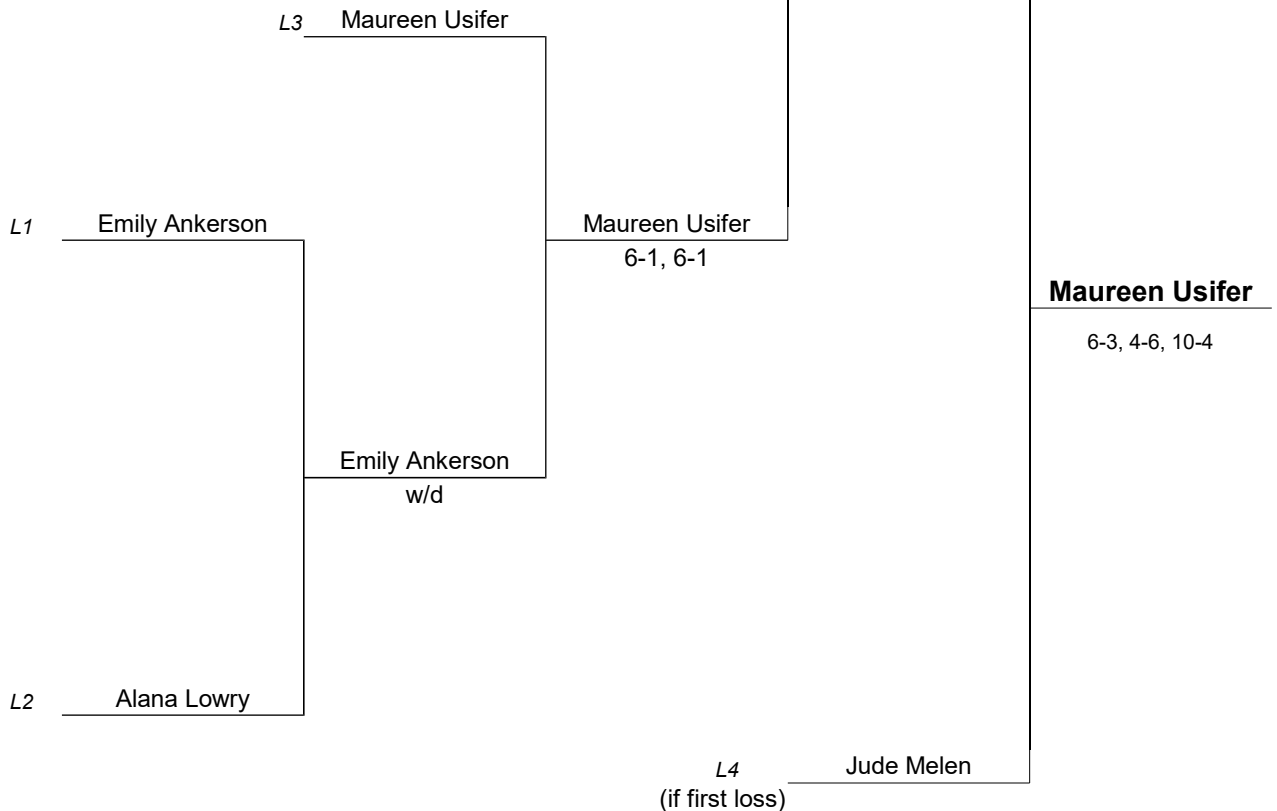

2017 LADIES A SINGLES

(DOUBLE ELIMINATION)

Winner's Bracket:

Loser's Bracket:

Clare Wool

L5
(if first loss)

2017 LADIES B SINGLES

(DOUBLE ELIMINATION)

Winner's Bracket

Loser's Bracket

2017 LADIES A DOUBLES

- SEEDING TEAMS:**
1. Judith M & Robin K
 2. Sasha F & Molly H

2017 LADIES B DOUBLES

(DOUBLE ELIMINATION)

Winner's Bracket:

2017 MEN'S A SINGLES