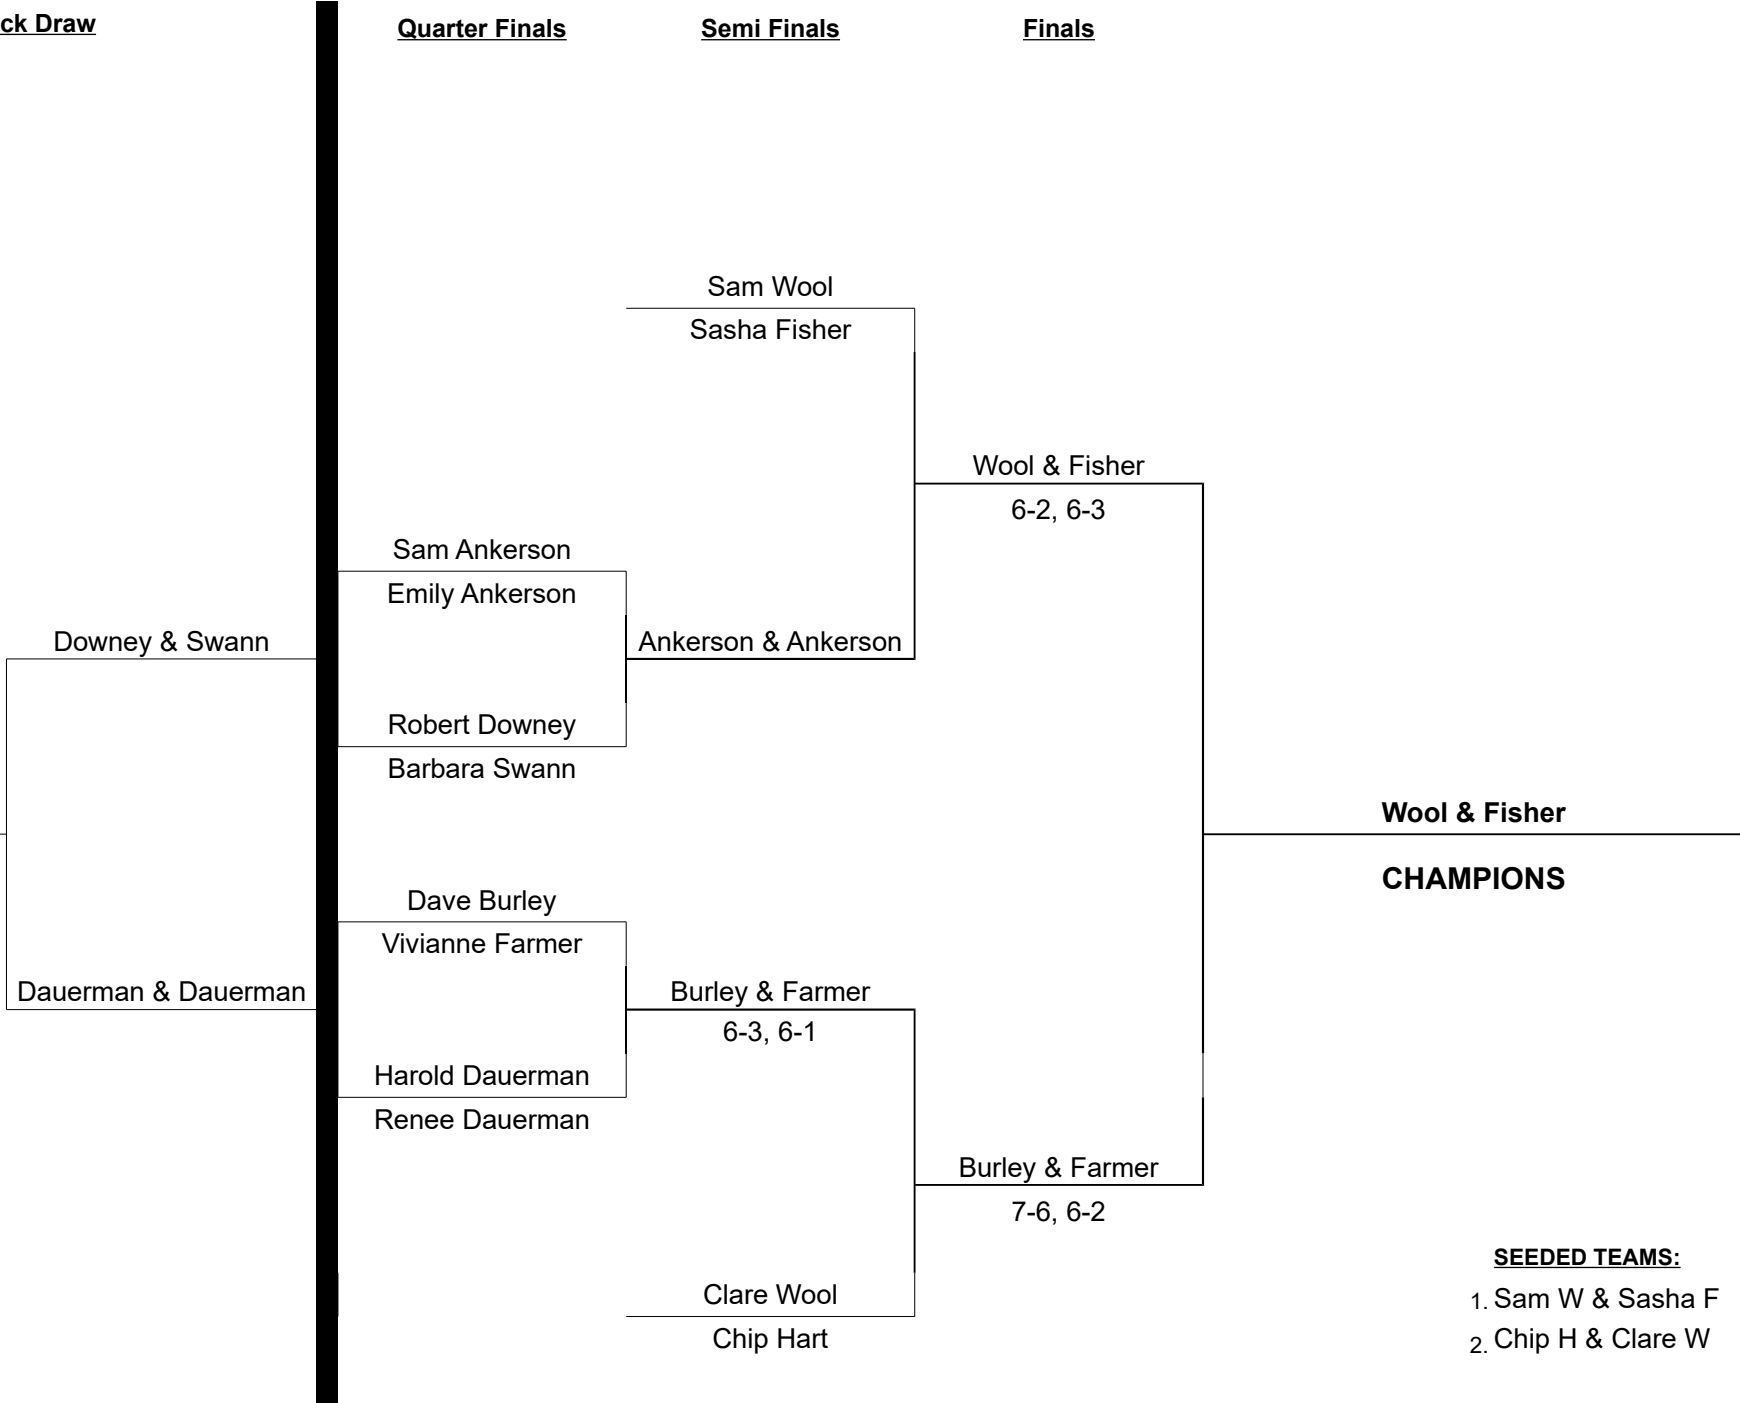

2017 MIXED A DOUBLES

Back Draw

Quarter Finals

Semi Finals

Finals

Back Draw Winners

SEEDED TEAMS:

1. Sam W & Sasha F
2. Chip H & Clare W