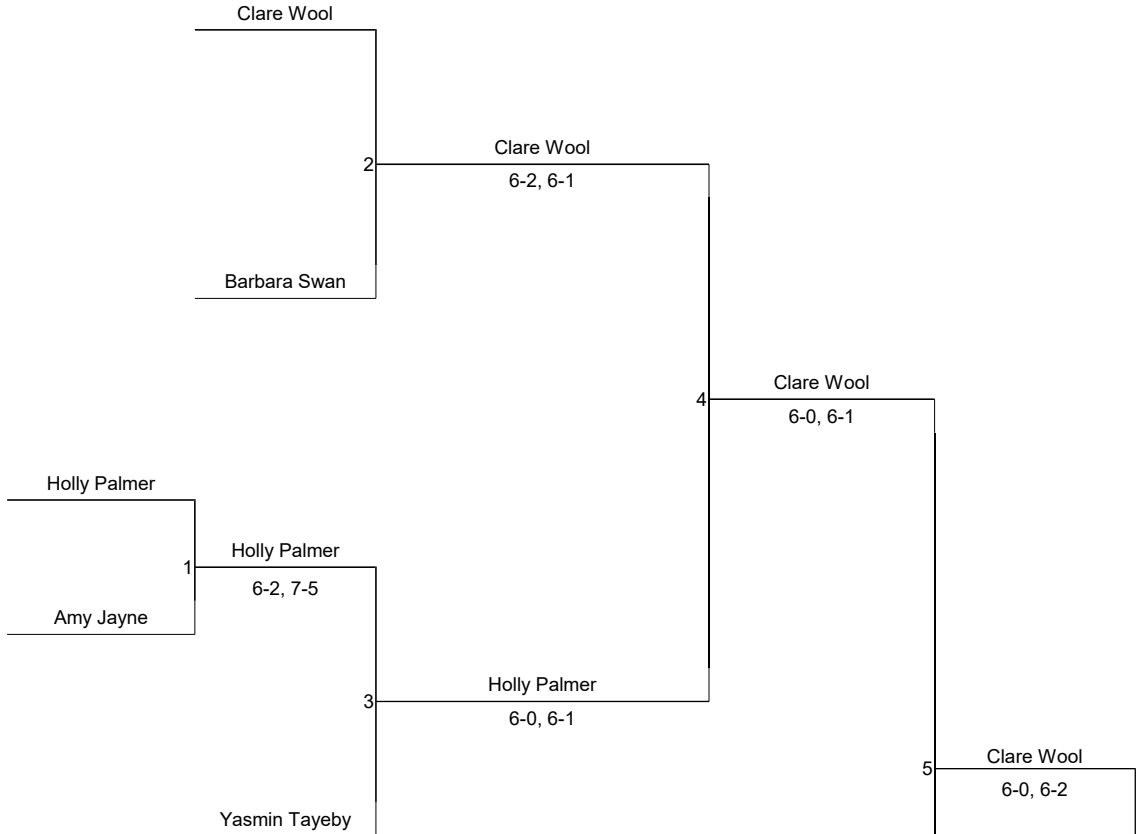

2017 LADIES A SINGLES

(DOUBLE ELIMINATION)

Winner's Bracket:

Loser's Bracket:

Clare Wool

L5
(if first loss)

2017 LADIES B SINGLES

(DOUBLE ELIMINATION)

Winner's Bracket

Loser's Bracket

2017 LADIES A DOUBLES

- SEEDING TEAMS:**
1. Judith M & Robin K
 2. Sasha F & Molly H

2017 LADIES B DOUBLES

(DOUBLE ELIMINATION)

Winner's Bracket:

2017 MEN'S A SINGLES

Quarter Finals

Semi Finals

Finals

Back Draw Winners

SEEDED TEAMS:

1. A & C Morton
2. W & A Lowry