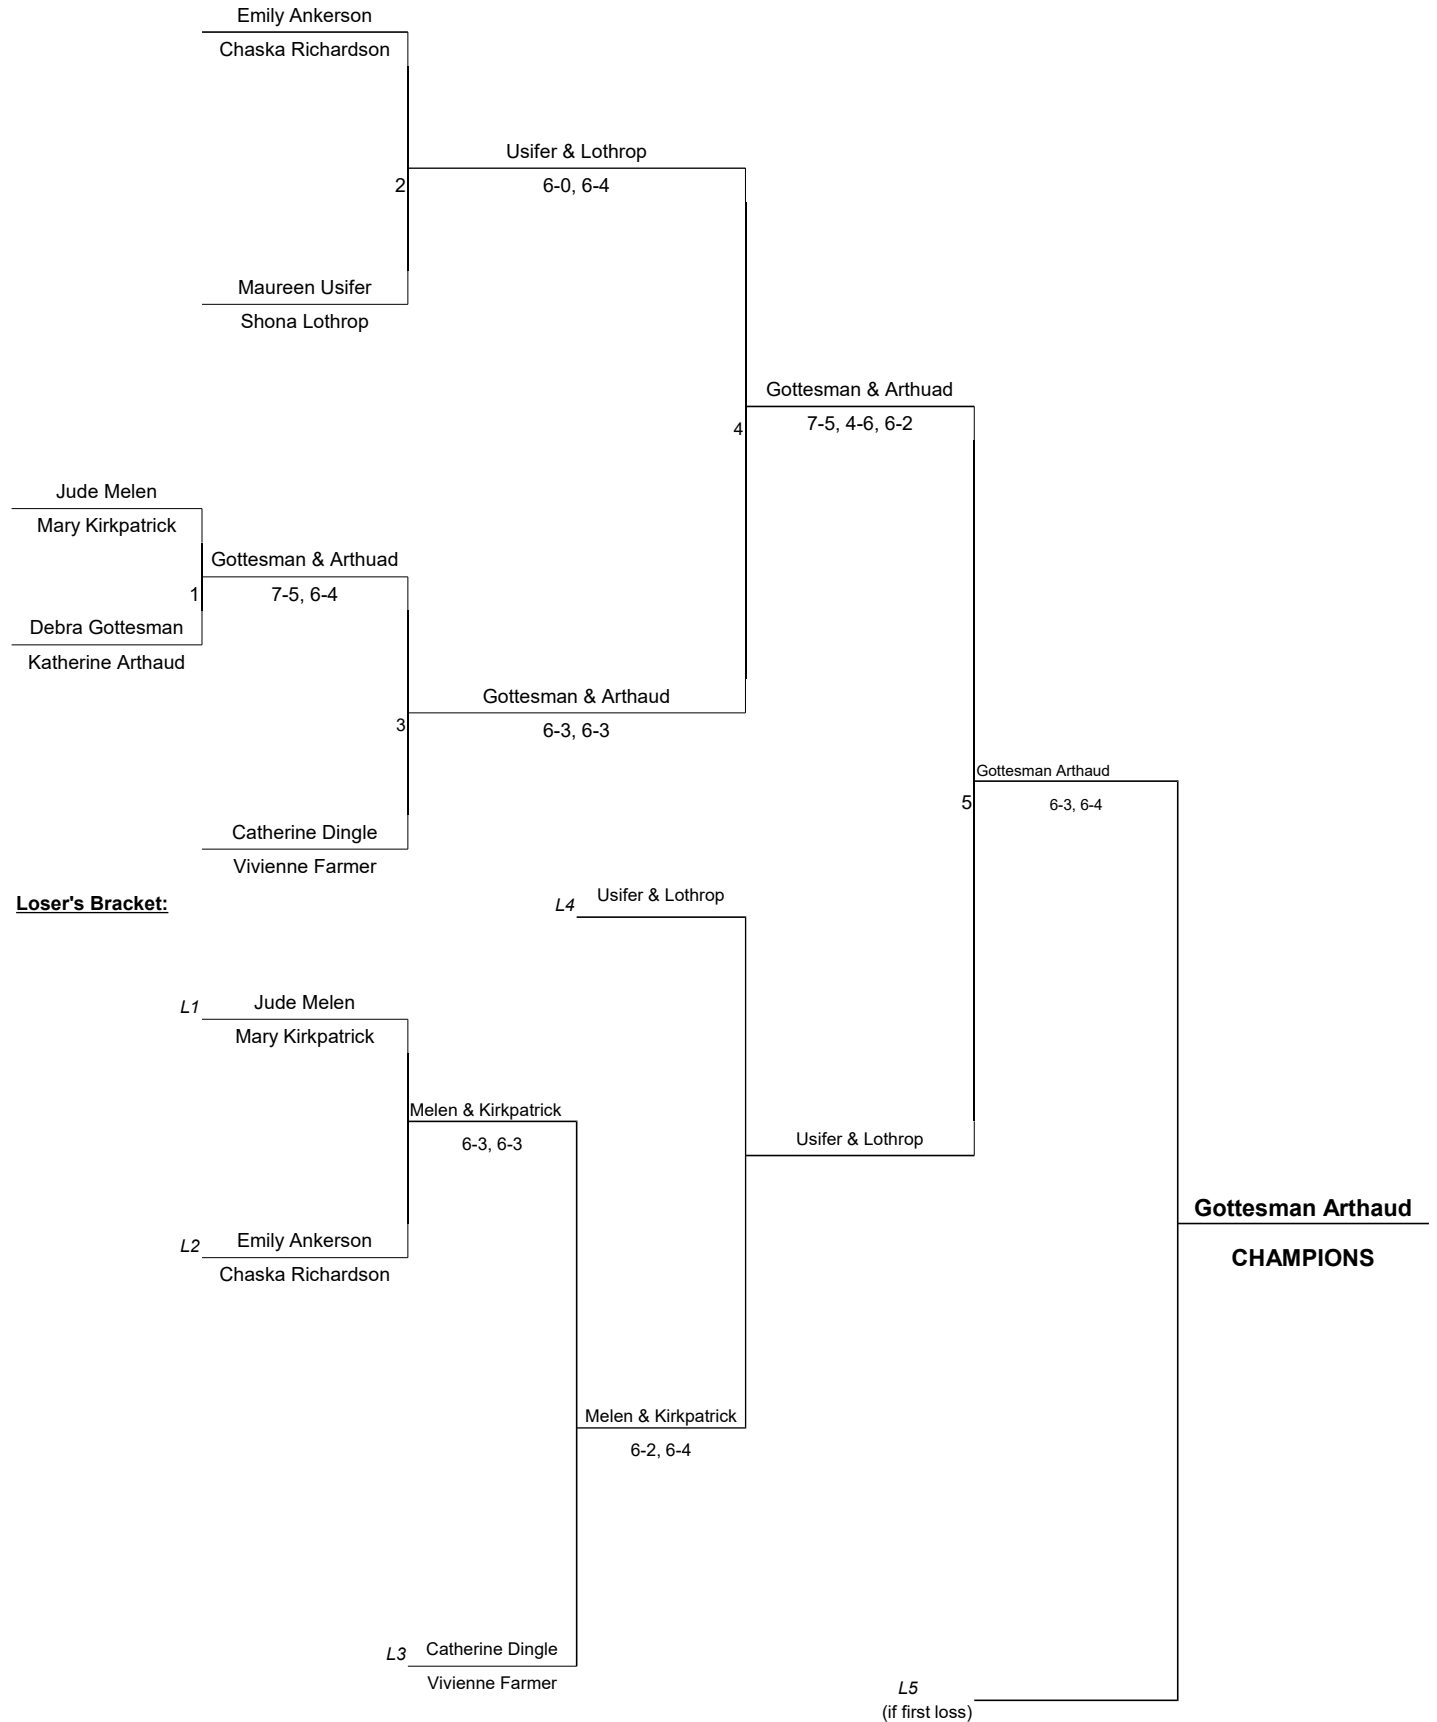

2017 LADIES A SINGLES

(DOUBLE ELIMINATION)

Winner's Bracket:

Loser's Bracket:

Clare Wool

L5
(if first loss)

2017 LADIES B SINGLES

(DOUBLE ELIMINATION)

Winner's Bracket

Loser's Bracket

2017 LADIES A DOUBLES

- SEEDING TEAMS:**
1. Judith M & Robin K
 2. Sasha F & Molly H

2017 LADIES B DOUBLES

(DOUBLE ELIMINATION)

Winner's Bracket:

2017 MEN'S A SINGLES