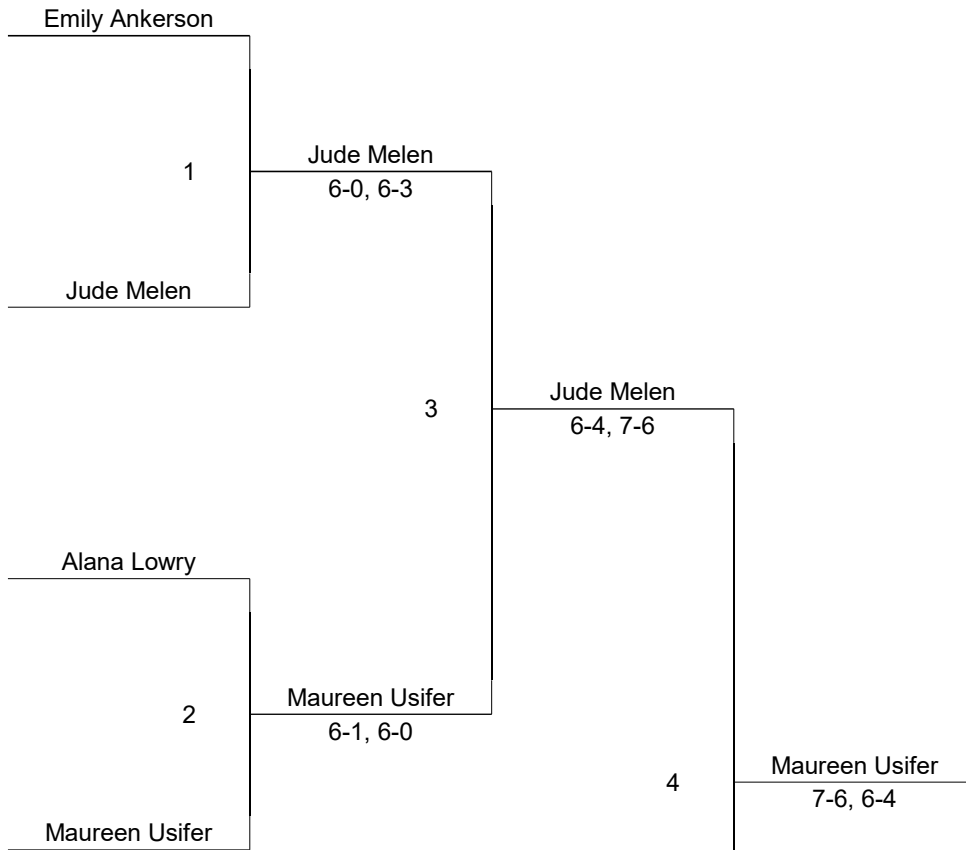

2017 LADIES A SINGLES

(DOUBLE ELIMINATION)

Winner's Bracket:

Loser's Bracket:

Clare Wool

L5
(if first loss)

2017 LADIES B SINGLES

(DOUBLE ELIMINATION)

Winner's Bracket

Loser's Bracket

2017 LADIES A DOUBLES

- SEEDING TEAMS:**
1. Judith M & Robin K
 2. Sasha F & Molly H

2017 LADIES B DOUBLES

(DOUBLE ELIMINATION)

Winner's Bracket:

2017 MEN'S A SINGLES