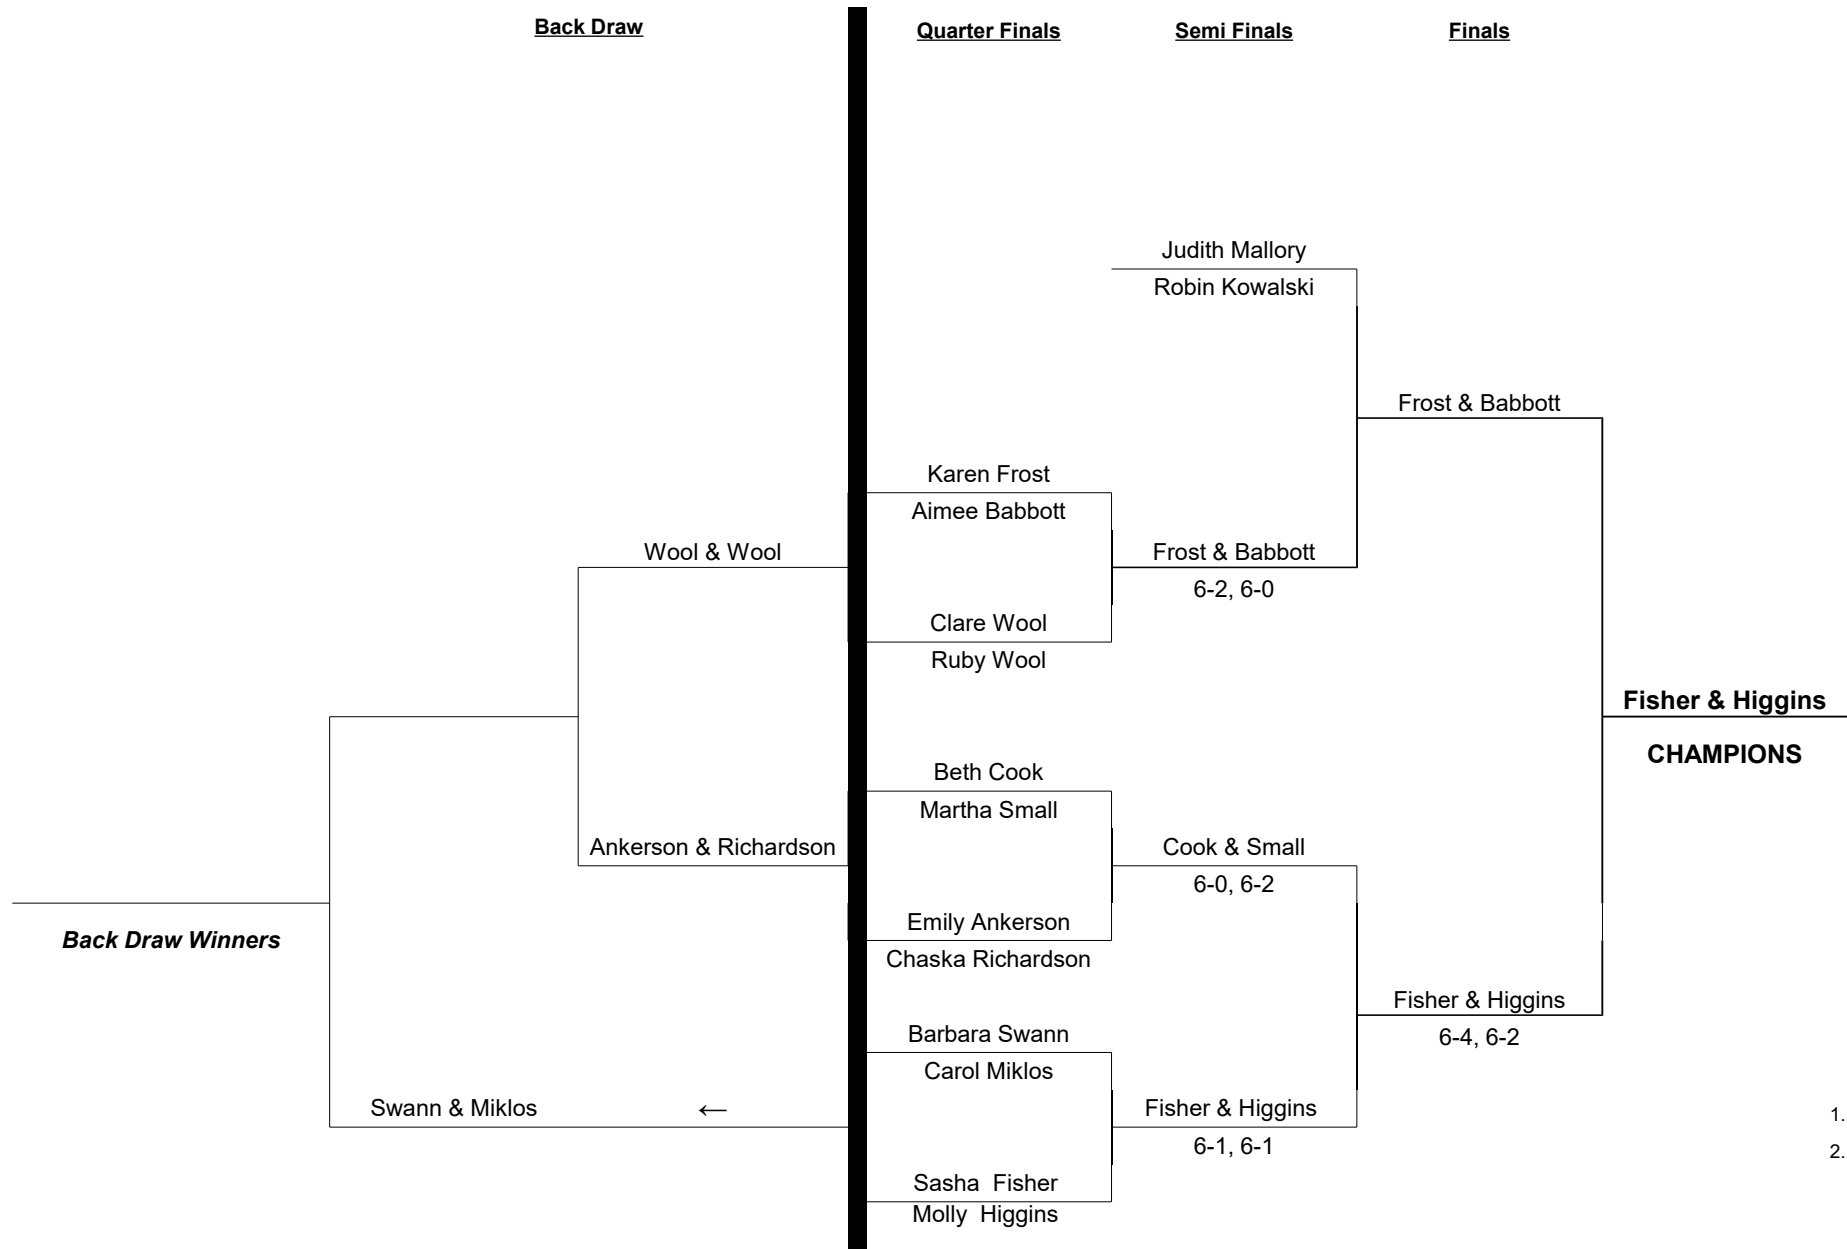

Winner's Bracket

Loser's Bracket

2017 LADIES A DOUBLES

- SEEDING TEAMS:**
1. Judith M & Robin K
 2. Sasha F & Molly H

2017 LADIES B DOUBLES

(DOUBLE ELIMINATION)

Winner's Bracket:

2017 MEN'S A SINGLES