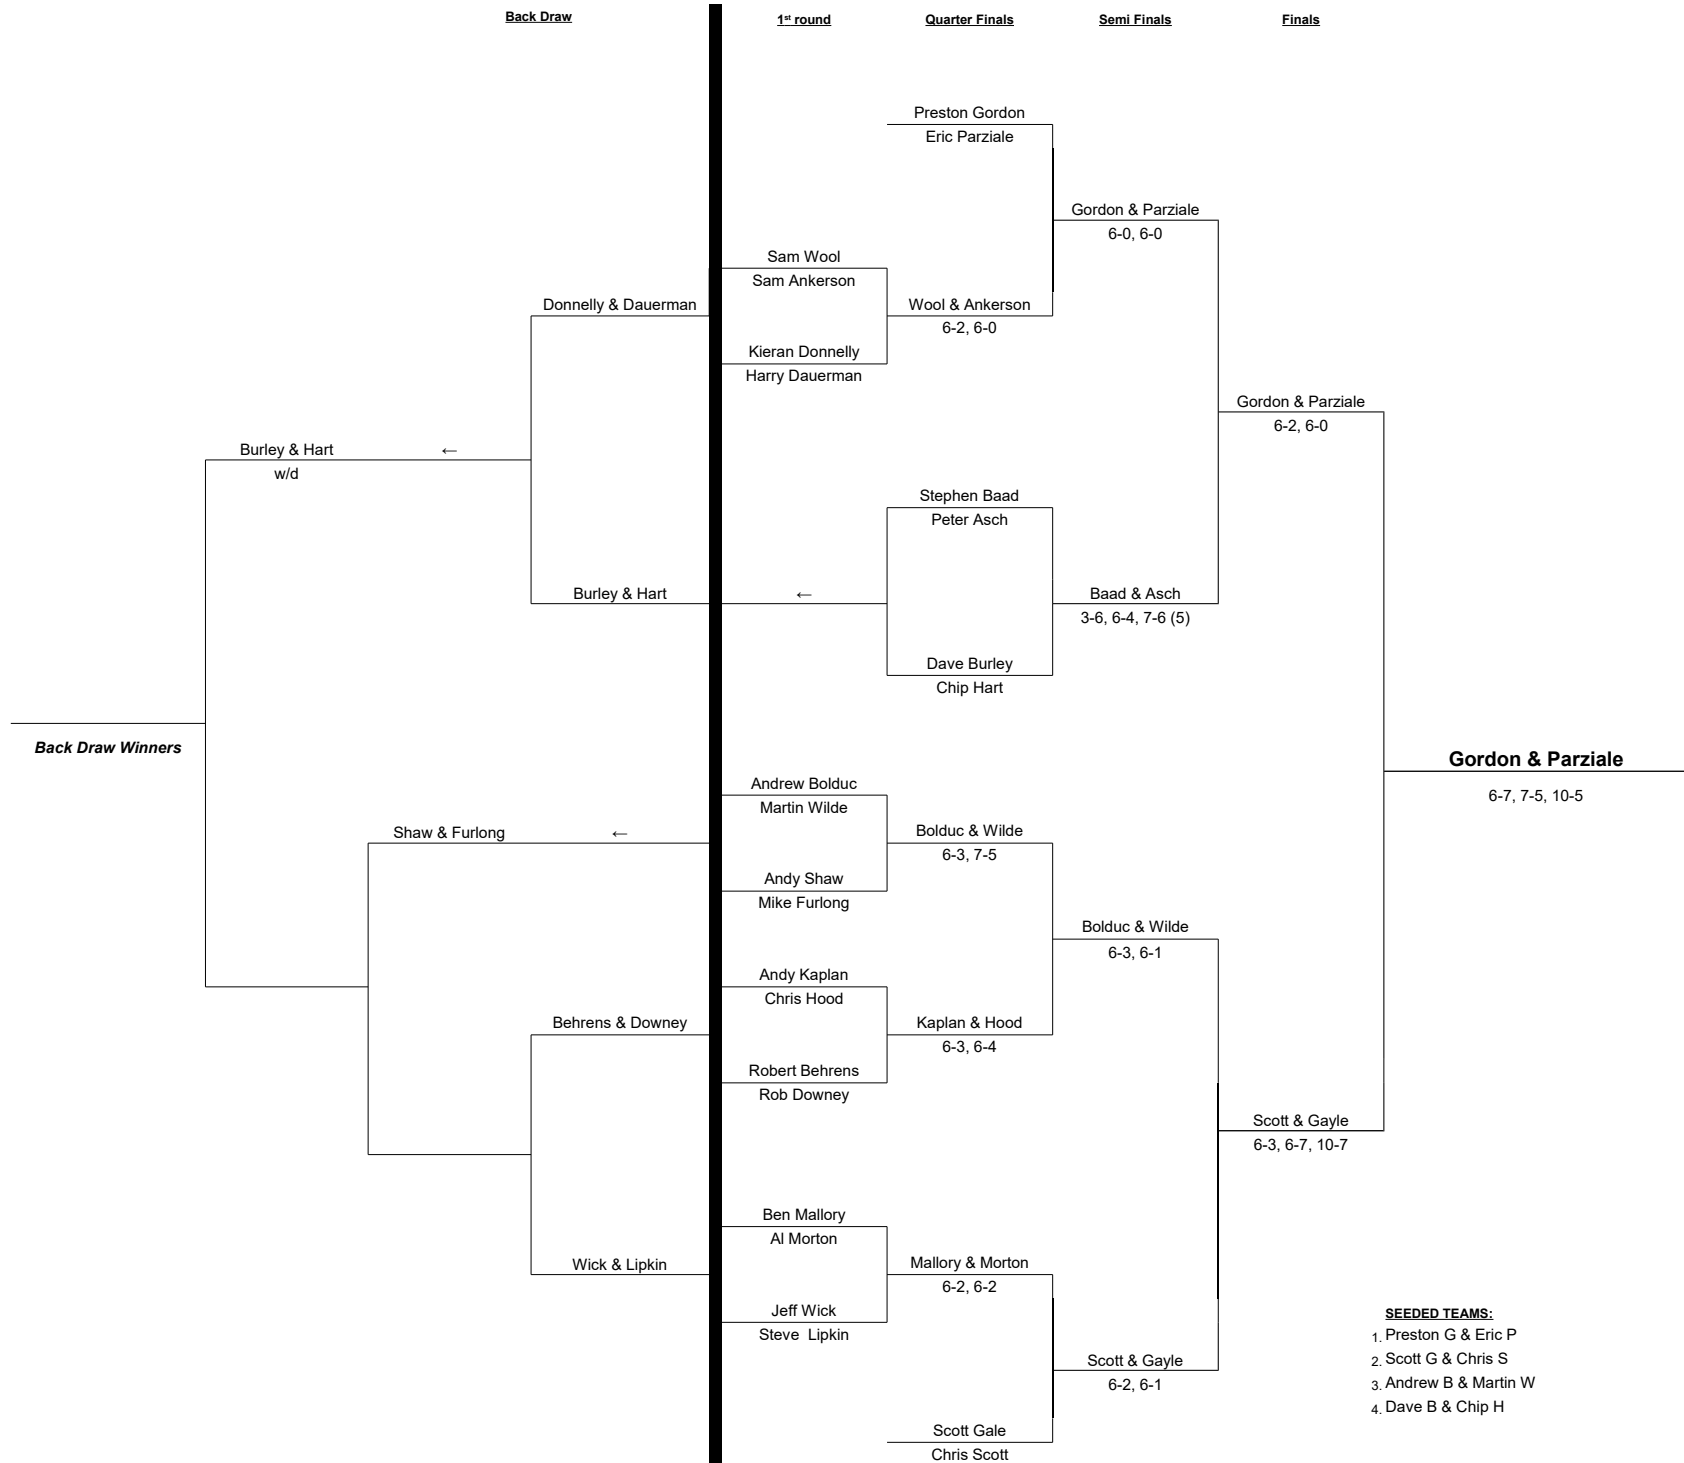

Winner's Bracket

Loser's Bracket

2017 LADIES A DOUBLES

- SEEDING TEAMS:**
1. Judith M & Robin K
 2. Sasha F & Molly H

2017 LADIES B DOUBLES

(DOUBLE ELIMINATION)

Winner's Bracket:

2017 MEN'S A SINGLES

2017 MEN'S B SINGLES

2017 MEN'S SENIOR SINGLES

(DOUBLE ELIMINATION)

Winner's Bracket

Loser's Bracket

2017 MEN'S DOUBLES

2017 MIXED A DOUBLES

Back Draw

Quarter Finals

Semi Finals

Finals

Back Draw Winners

SEEDED TEAMS:

1. A & C Morton
2. W & A Lowry