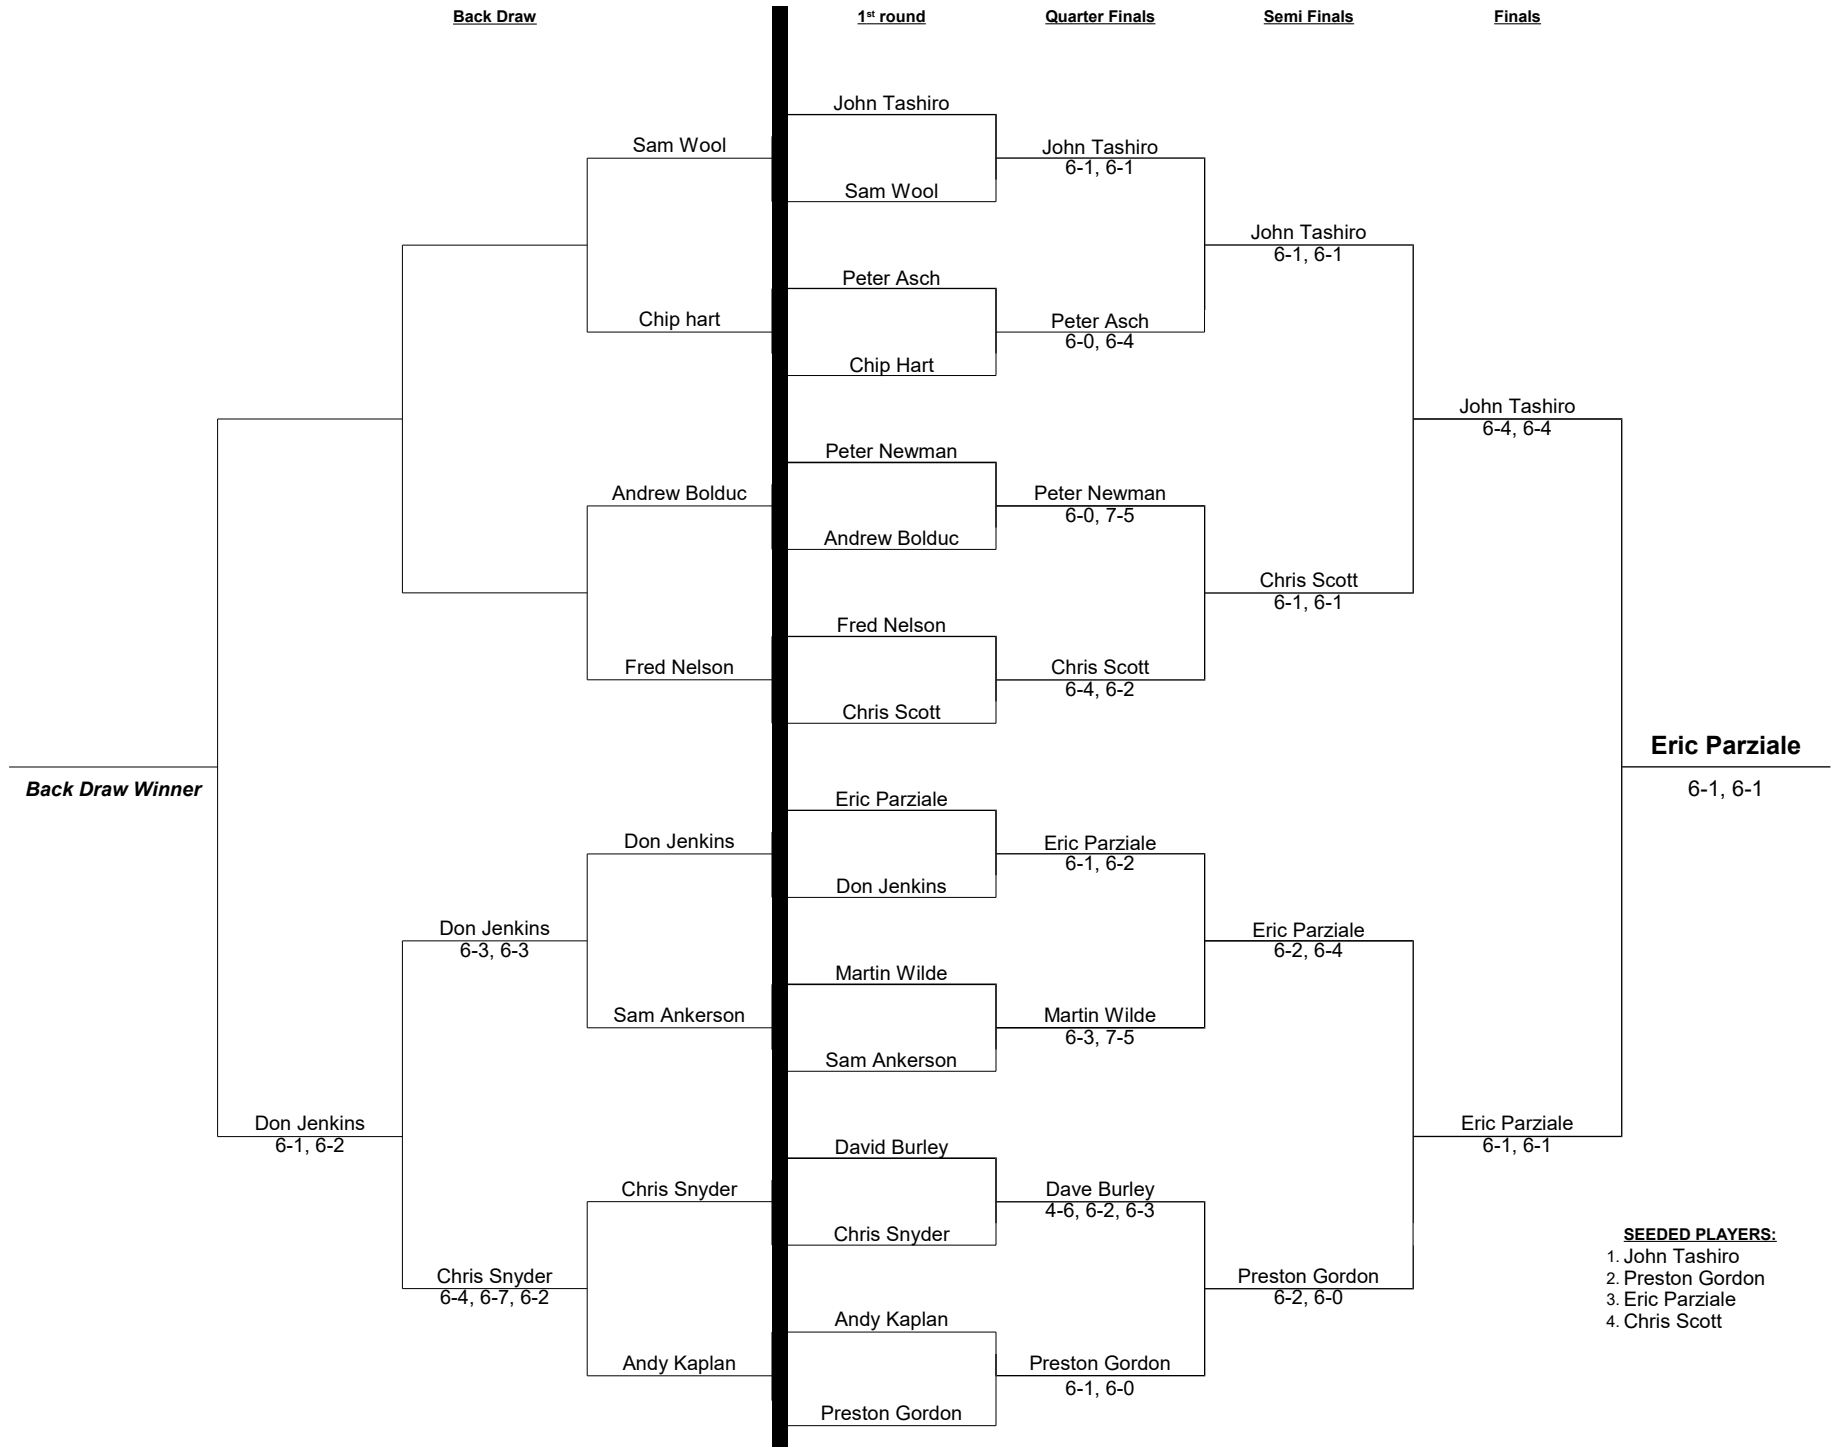

Winner's Bracket

Loser's Bracket

2017 LADIES A DOUBLES

- SEEDING TEAMS:**
1. Judith M & Robin K
 2. Sasha F & Molly H

2017 LADIES B DOUBLES

(DOUBLE ELIMINATION)

Winner's Bracket:

2017 MEN'S A SINGLES