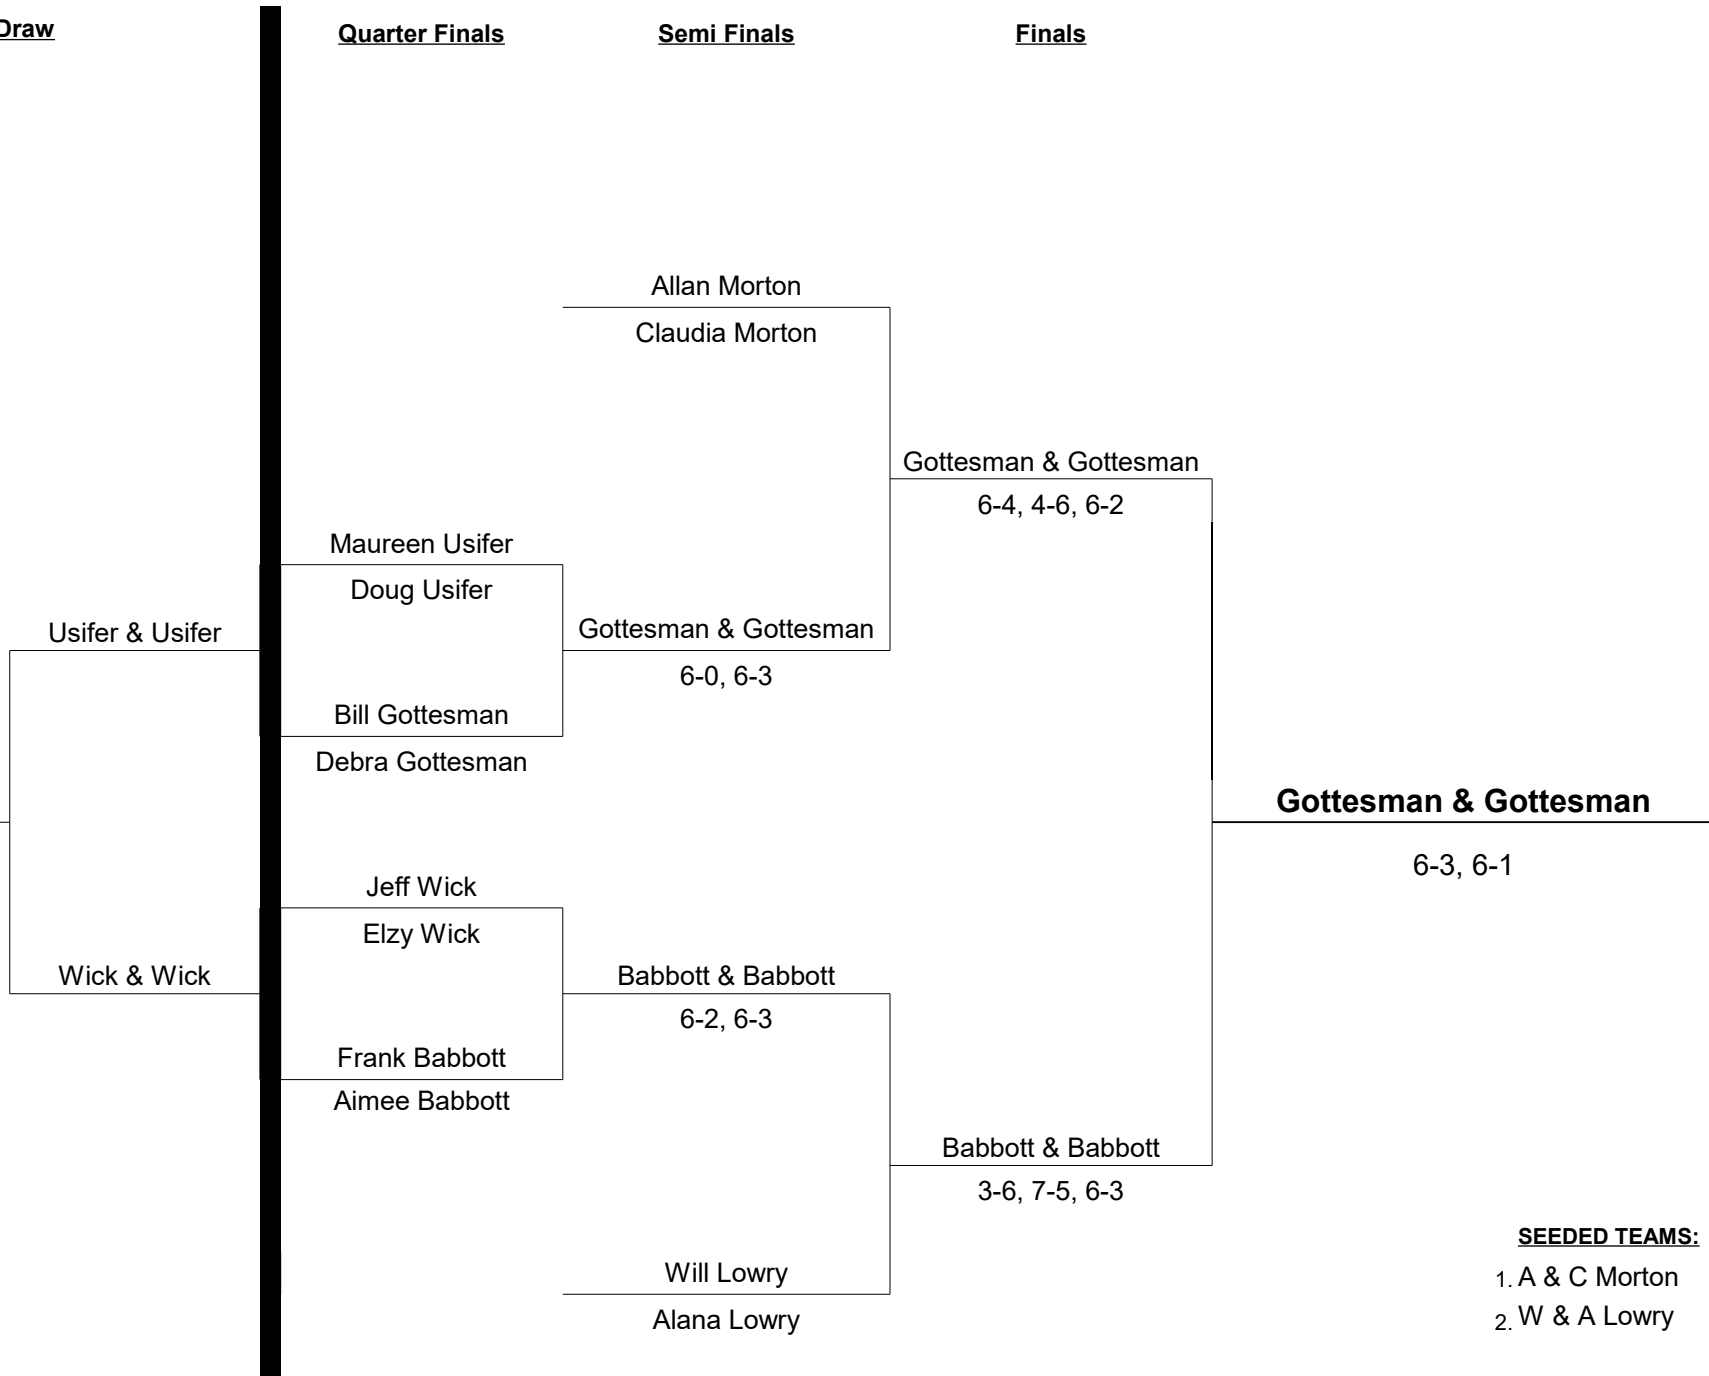

Winner's Bracket

Loser's Bracket

2017 LADIES A DOUBLES

- SEEDING TEAMS:**
1. Judith M & Robin K
 2. Sasha F & Molly H

2017 LADIES B DOUBLES

(DOUBLE ELIMINATION)

Winner's Bracket:

2017 MEN'S A SINGLES

Quarter Finals

Semi Finals

Finals

Back Draw Winners

SEEDED TEAMS:

1. Sam W & Sasha F
2. Chip H & Clare W

2017 MIXED B DOUBLES

Back Draw

Quarter Finals

Semi Finals

Finals

Back Draw Winners

SEEDED TEAMS:

1. A & C Morton
2. W & A Lowry