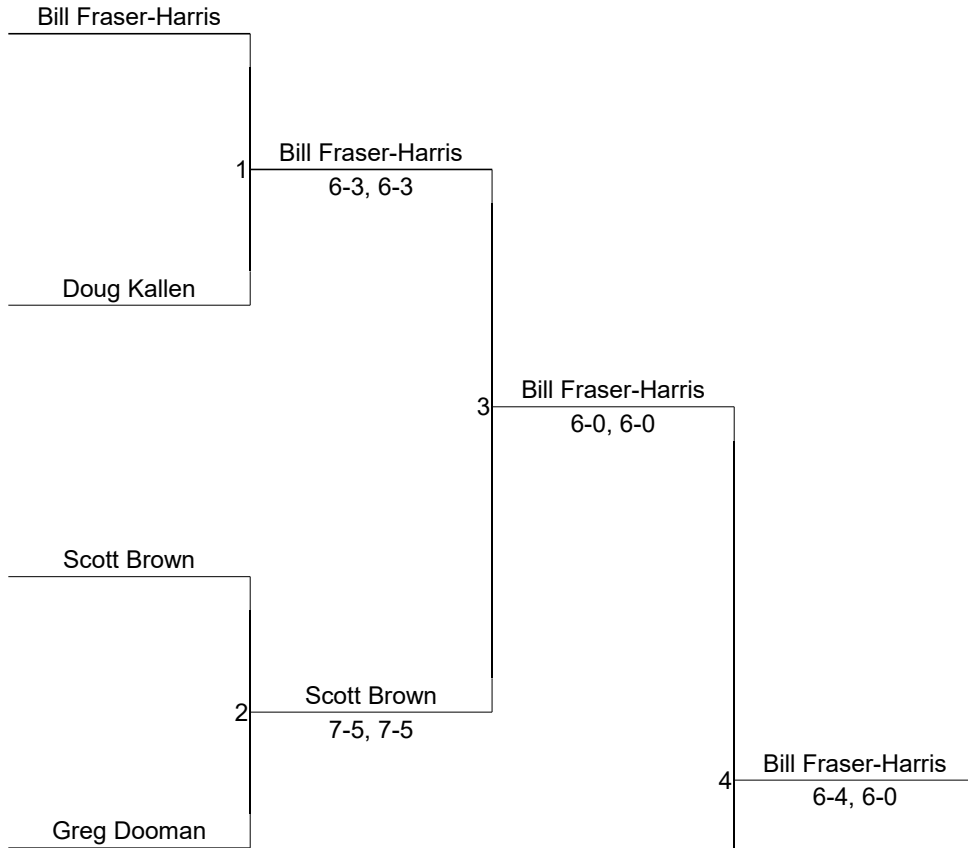

2017 MEN'S SENIOR SINGLES

(DOUBLE ELIMINATION)

Winner's Bracket