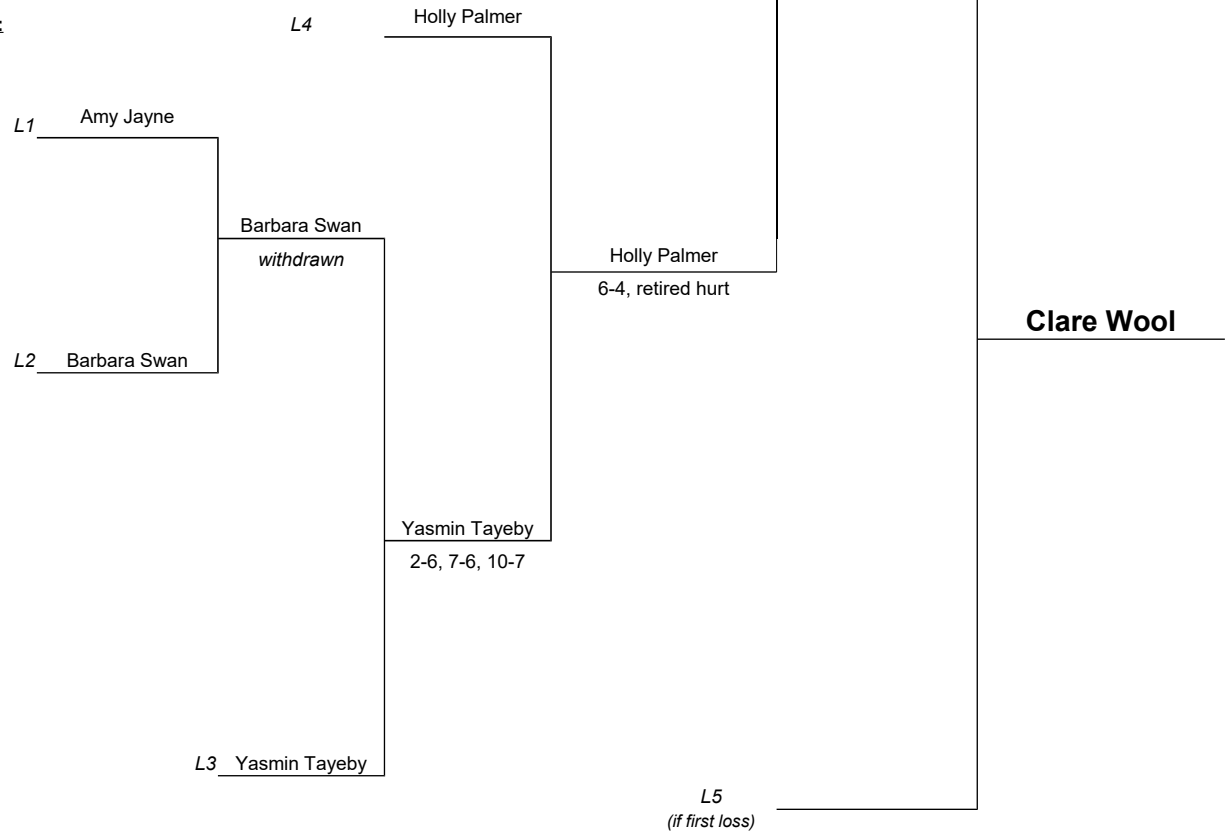

2017 LADIES A SINGLES

(DOUBLE ELIMINATION)

Winner's Bracket:

Loser's Bracket:

Clare Wool

L5
(if first loss)

2017 LADIES B SINGLES

(DOUBLE ELIMINATION)