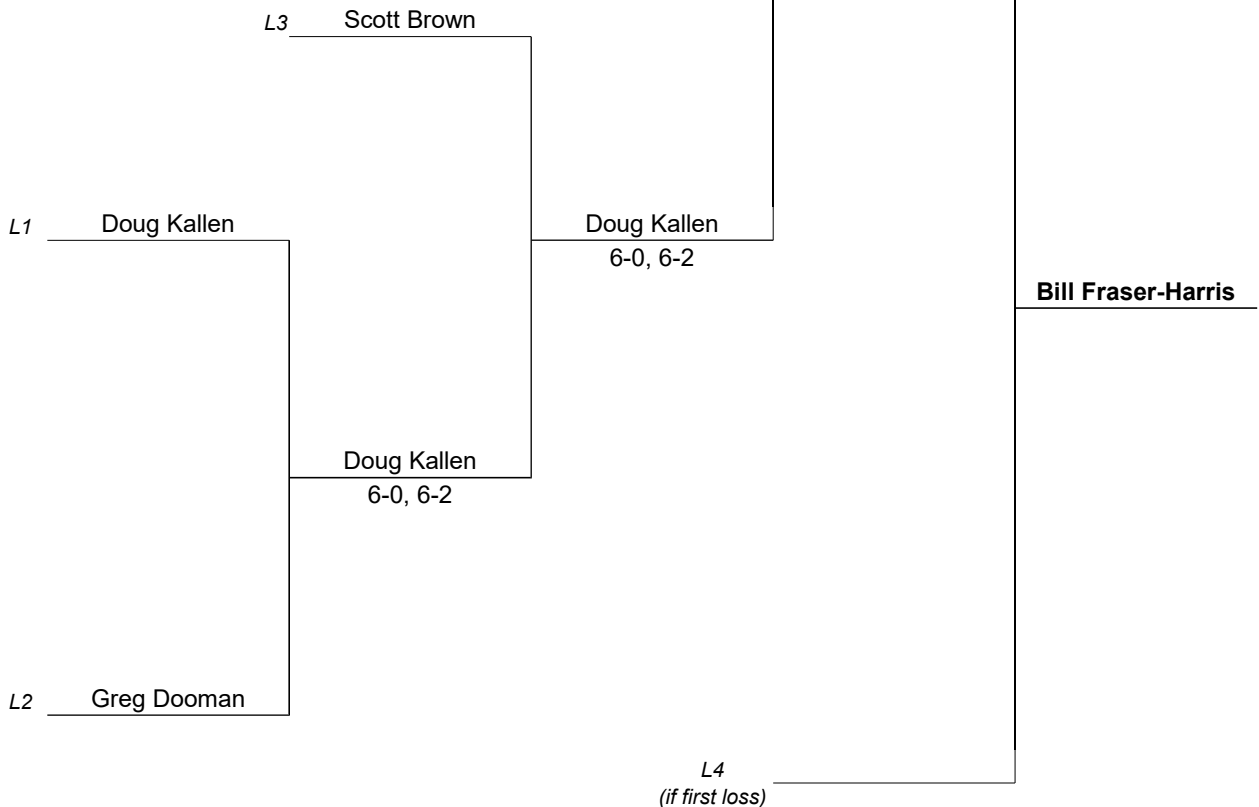

Loser's Bracket