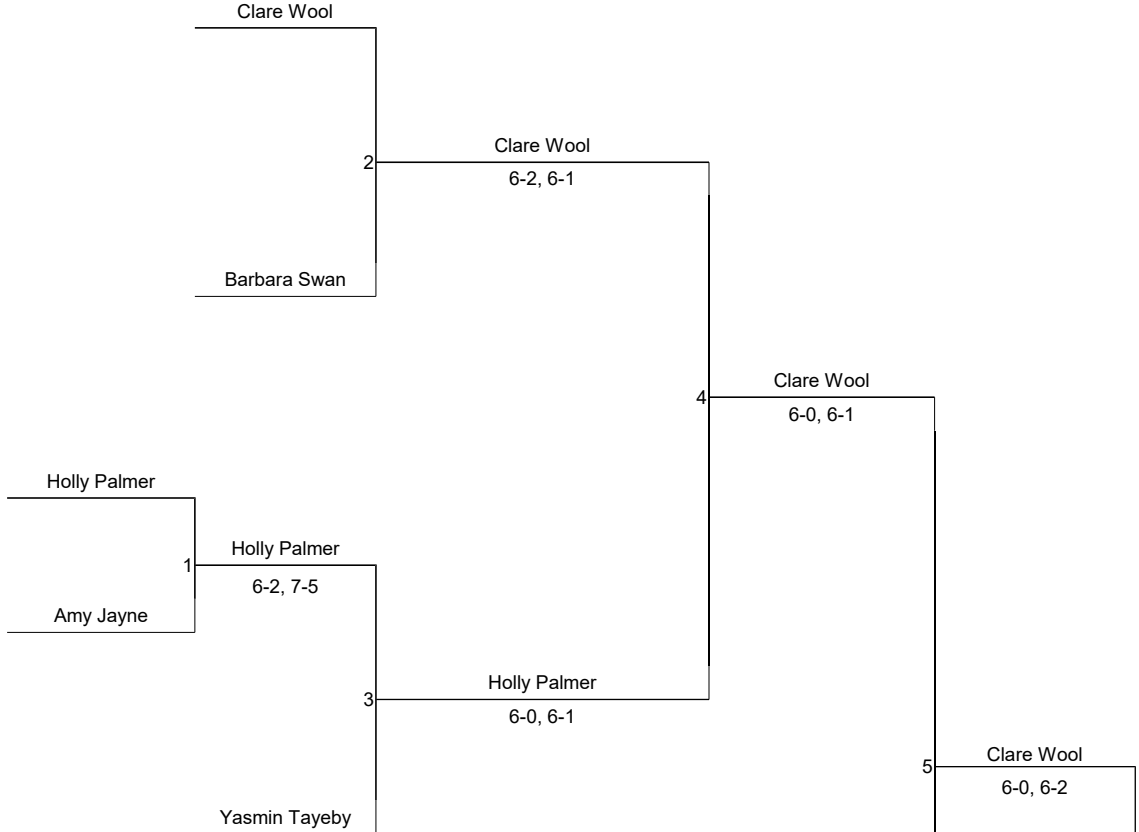

2017 LADIES A SINGLES

(DOUBLE ELIMINATION)

Winner's Bracket:

Loser's Bracket:

2017 LADIES B SINGLES

(DOUBLE ELIMINATION)

Winner's Bracket

Loser's Bracket

2017 LADIES A DOUBLES

2017 LADIES B DOUBLES

(DOUBLE ELIMINATION)

Winner's Bracket:

2017 MEN'S A SINGLES

2017 MEN'S B SINGLES

2017 MEN'S DOUBLES

2017 MIXED A DOUBLES

Back Draw

Quarter Finals

Semi Finals

Finals

Back Draw Winners

Downey & Swann
Dauerman & Dauerman

Sam Ankerson
Emily Ankerson
Robert Downey
Barbara Swann

Dave Burley
Vivianne Farmer
Harold Dauerman
Renee Dauerman

Back Draw

Quarter Finals

Semi Finals

Finals

Back Draw Winners

SEEDS:

1. A & C Morton
2. W & A Lowry