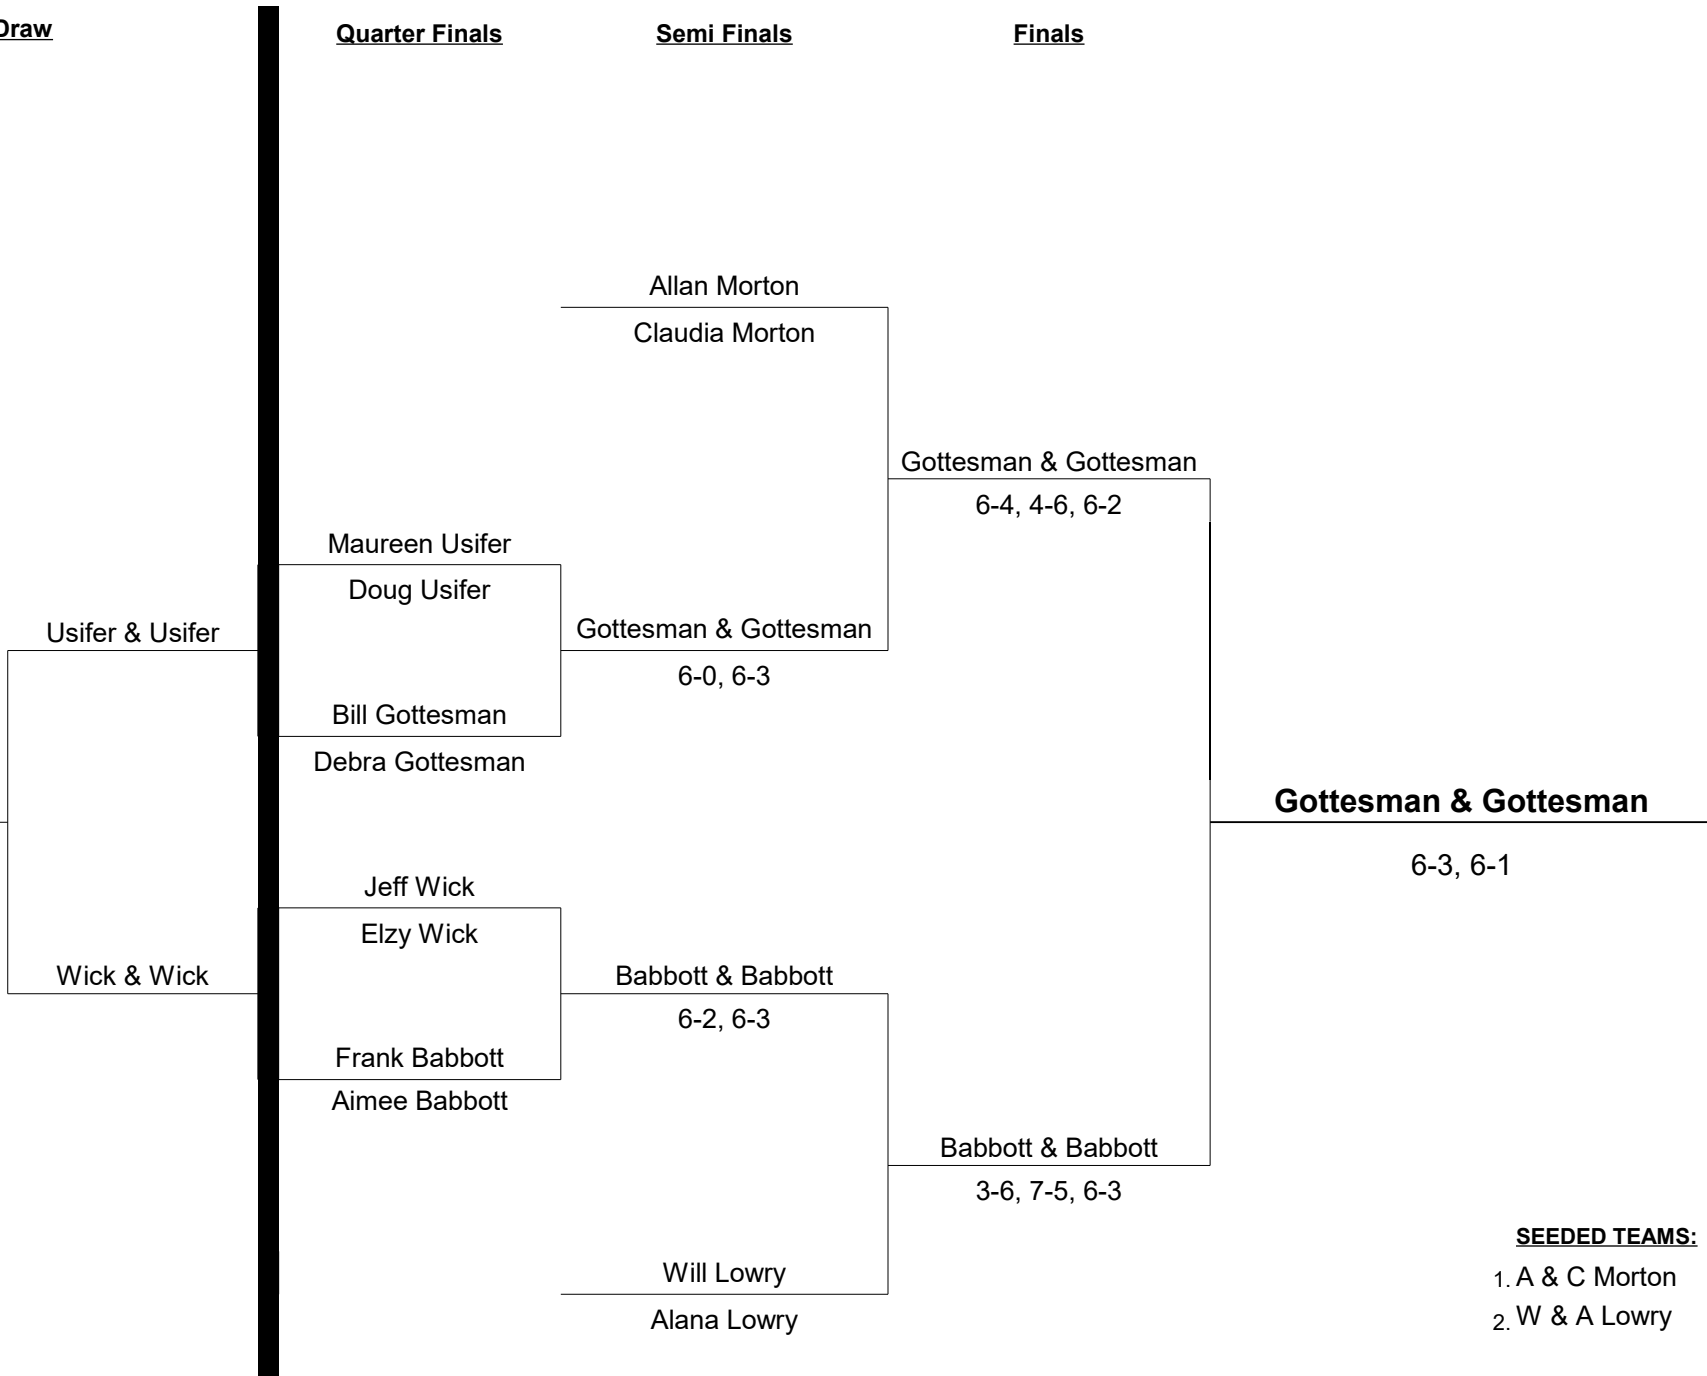

Back Draw

Quarter Finals

Semi Finals

Finals

Back Draw Winners

Downey & Swann
Dauerman & Dauerman

Sam Ankerson
Emily Ankerson
Robert Downey
Barbara Swann

Dave Burley
Vivianne Farmer
Harold Dauerman
Renee Dauerman

Sam Wool
Sasha Fisher
Ankerson & Ankerson
Burley & Farmer
Clare Wool
Chip Hart

Wool & Fisher
6-2, 6-3
Burley & Farmer
7-6, 6-2

CHAMPIONS

SEEDDED TEAMS:

- 1. Sam W & Sasha F
- 2. Chip H & Clare W

2017 MIXED B DOUBLES

Back Draw

Quarter Finals

Semi Finals

Finals

Back Draw Winners

SEEDS:

1. A & C Morton
2. W & A Lowry