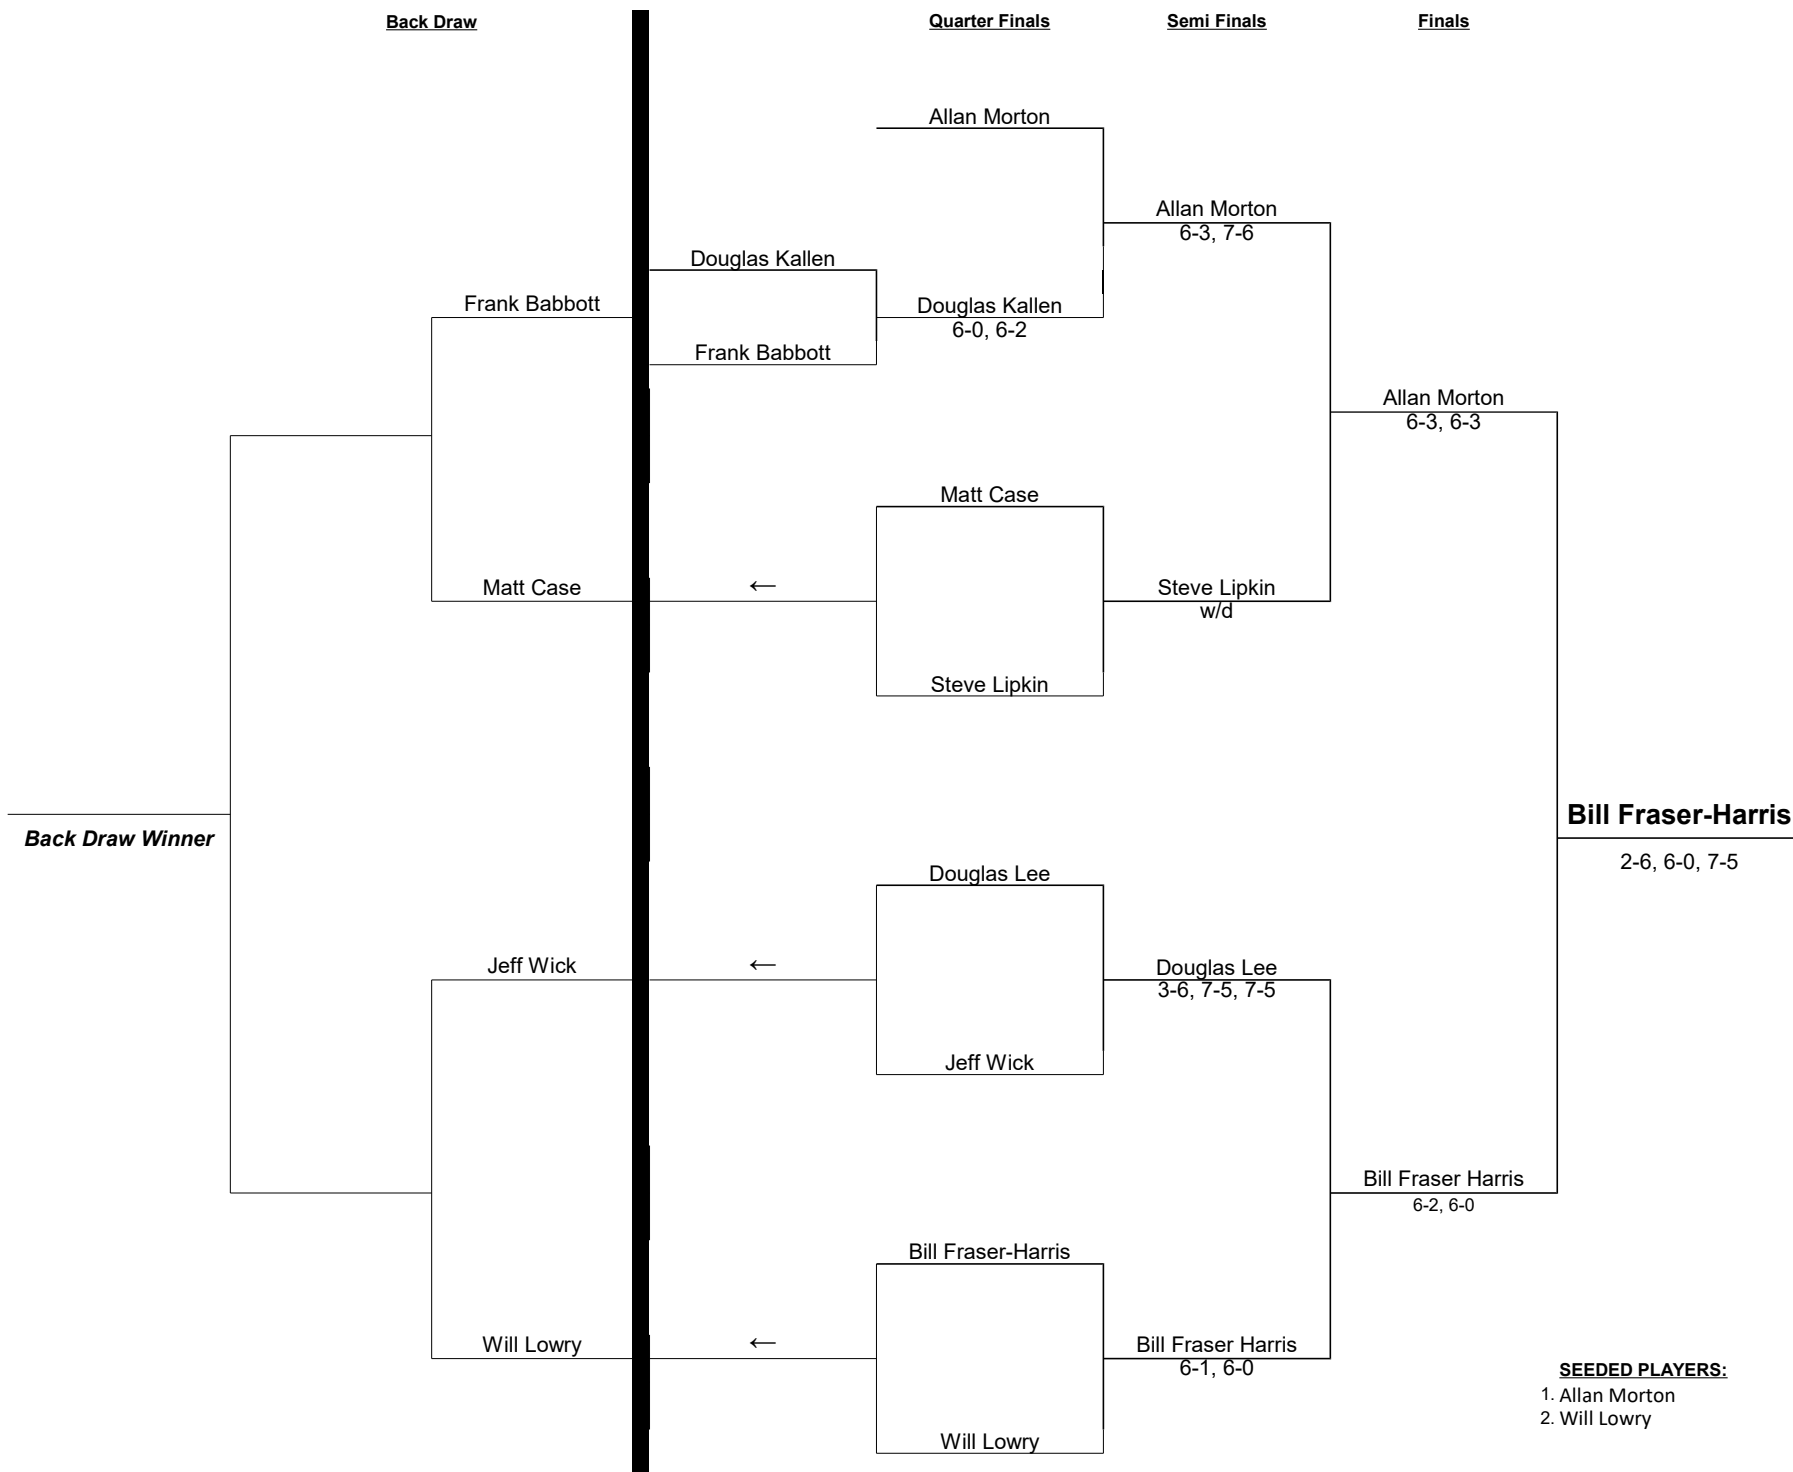

2017 LADIES A SINGLES

(DOUBLE ELIMINATION)

Winner's Bracket:

Loser's Bracket:

2017 LADIES B SINGLES

(DOUBLE ELIMINATION)

Winner's Bracket

Loser's Bracket

2017 LADIES A DOUBLES

2017 LADIES B DOUBLES

(DOUBLE ELIMINATION)

Winner's Bracket:

2017 MEN'S A SINGLES

2017 MEN'S B SINGLES

2017 MEN'S DOUBLES

2017 MIXED A DOUBLES

Back Draw

Quarter Finals

Semi Finals

Finals

Back Draw Winners

Downey & Swann
Dauerman & Dauerman

Sam Ankerson
Emily Ankerson
Robert Downey
Barbara Swann

Dave Burley
Vivianne Farmer
Harold Dauerman
Renee Dauerman

Back Draw

Quarter Finals

Semi Finals

Finals

Back Draw Winners

SEEDS:

1. A & C Morton
2. W & A Lowry