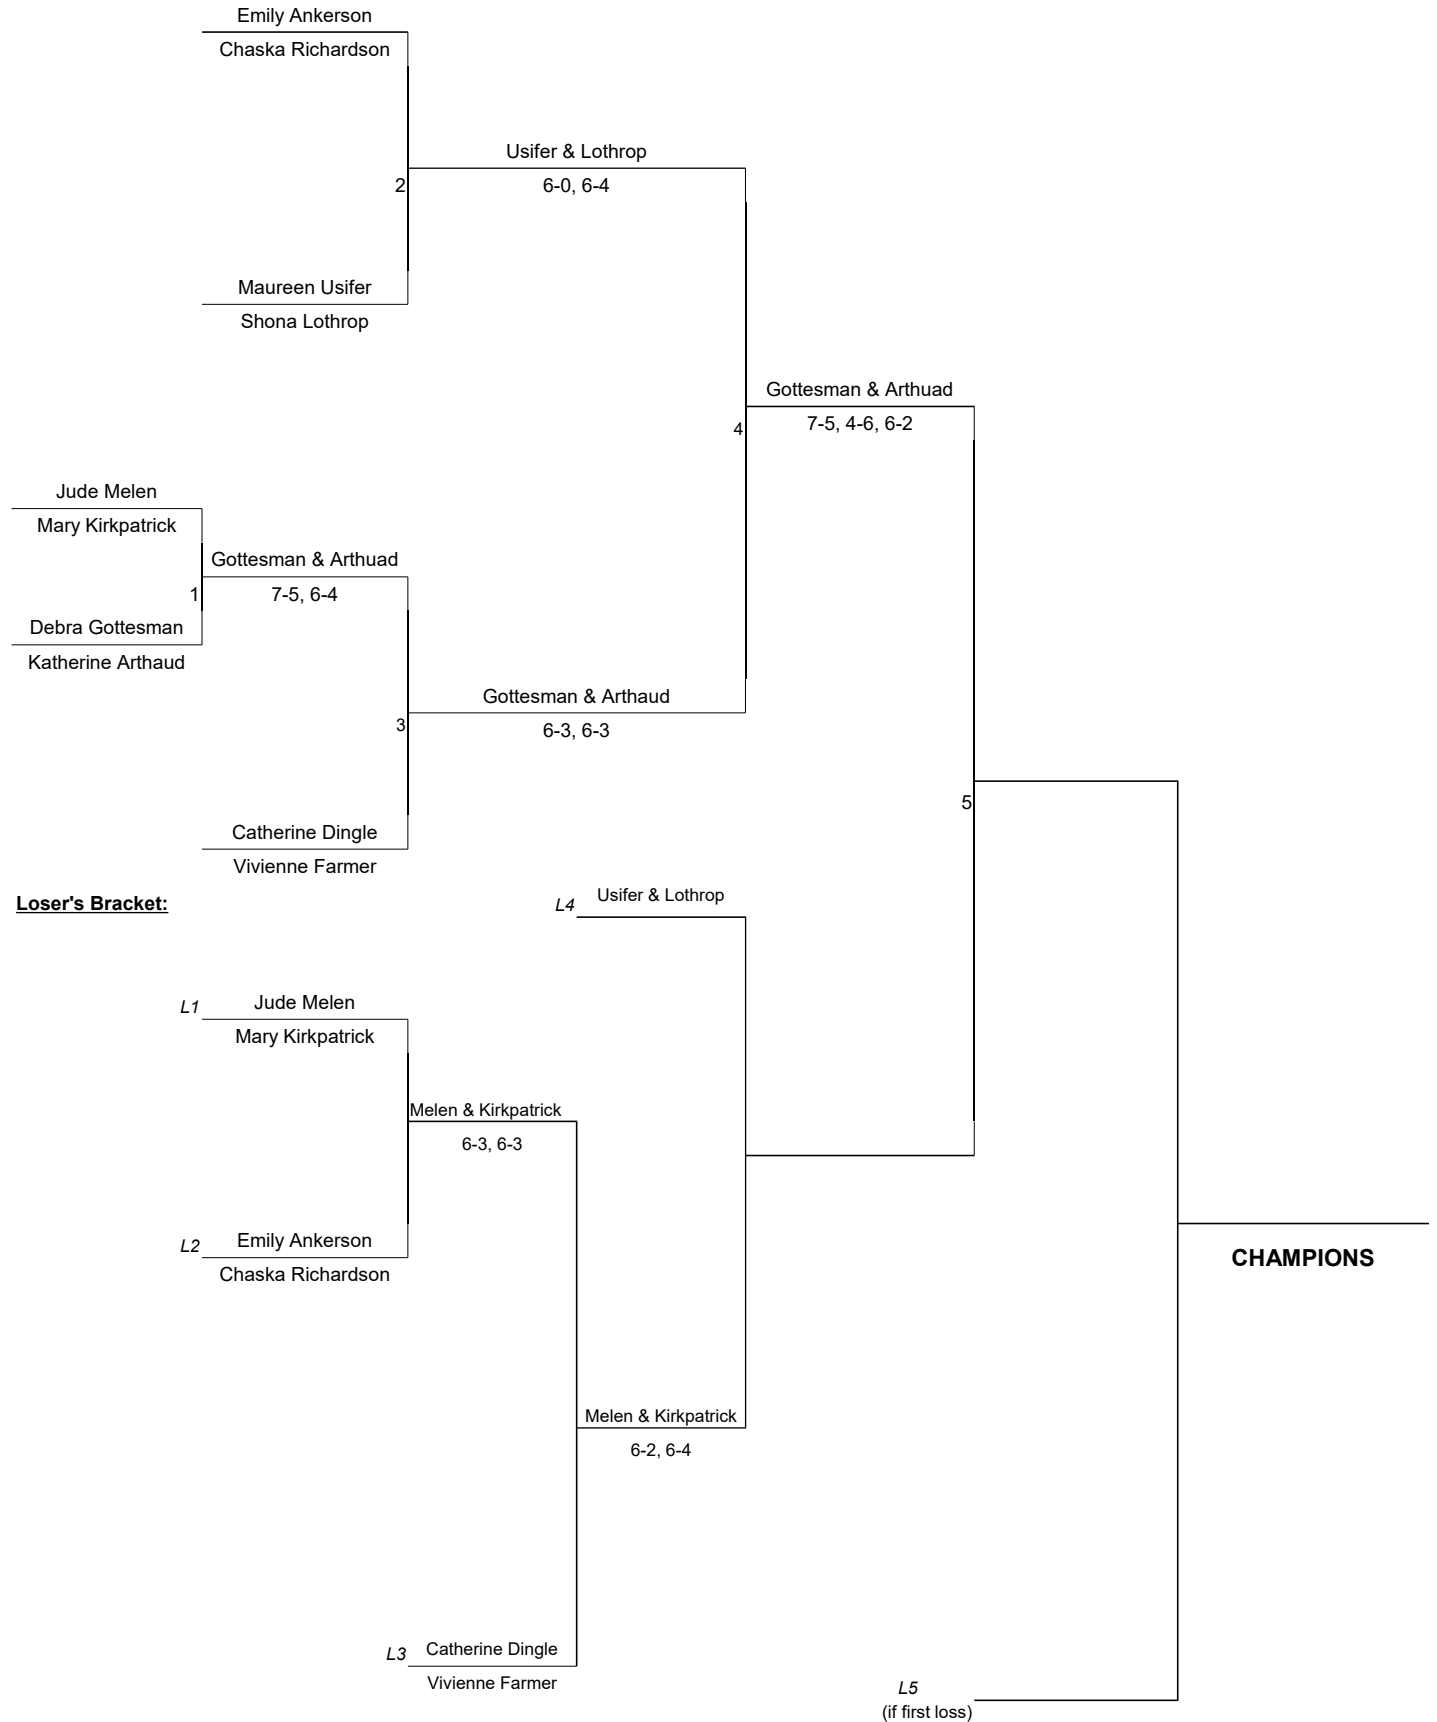

2017 LADIES B DOUBLES

(DOUBLE ELIMINATION)

Winner's Bracket: