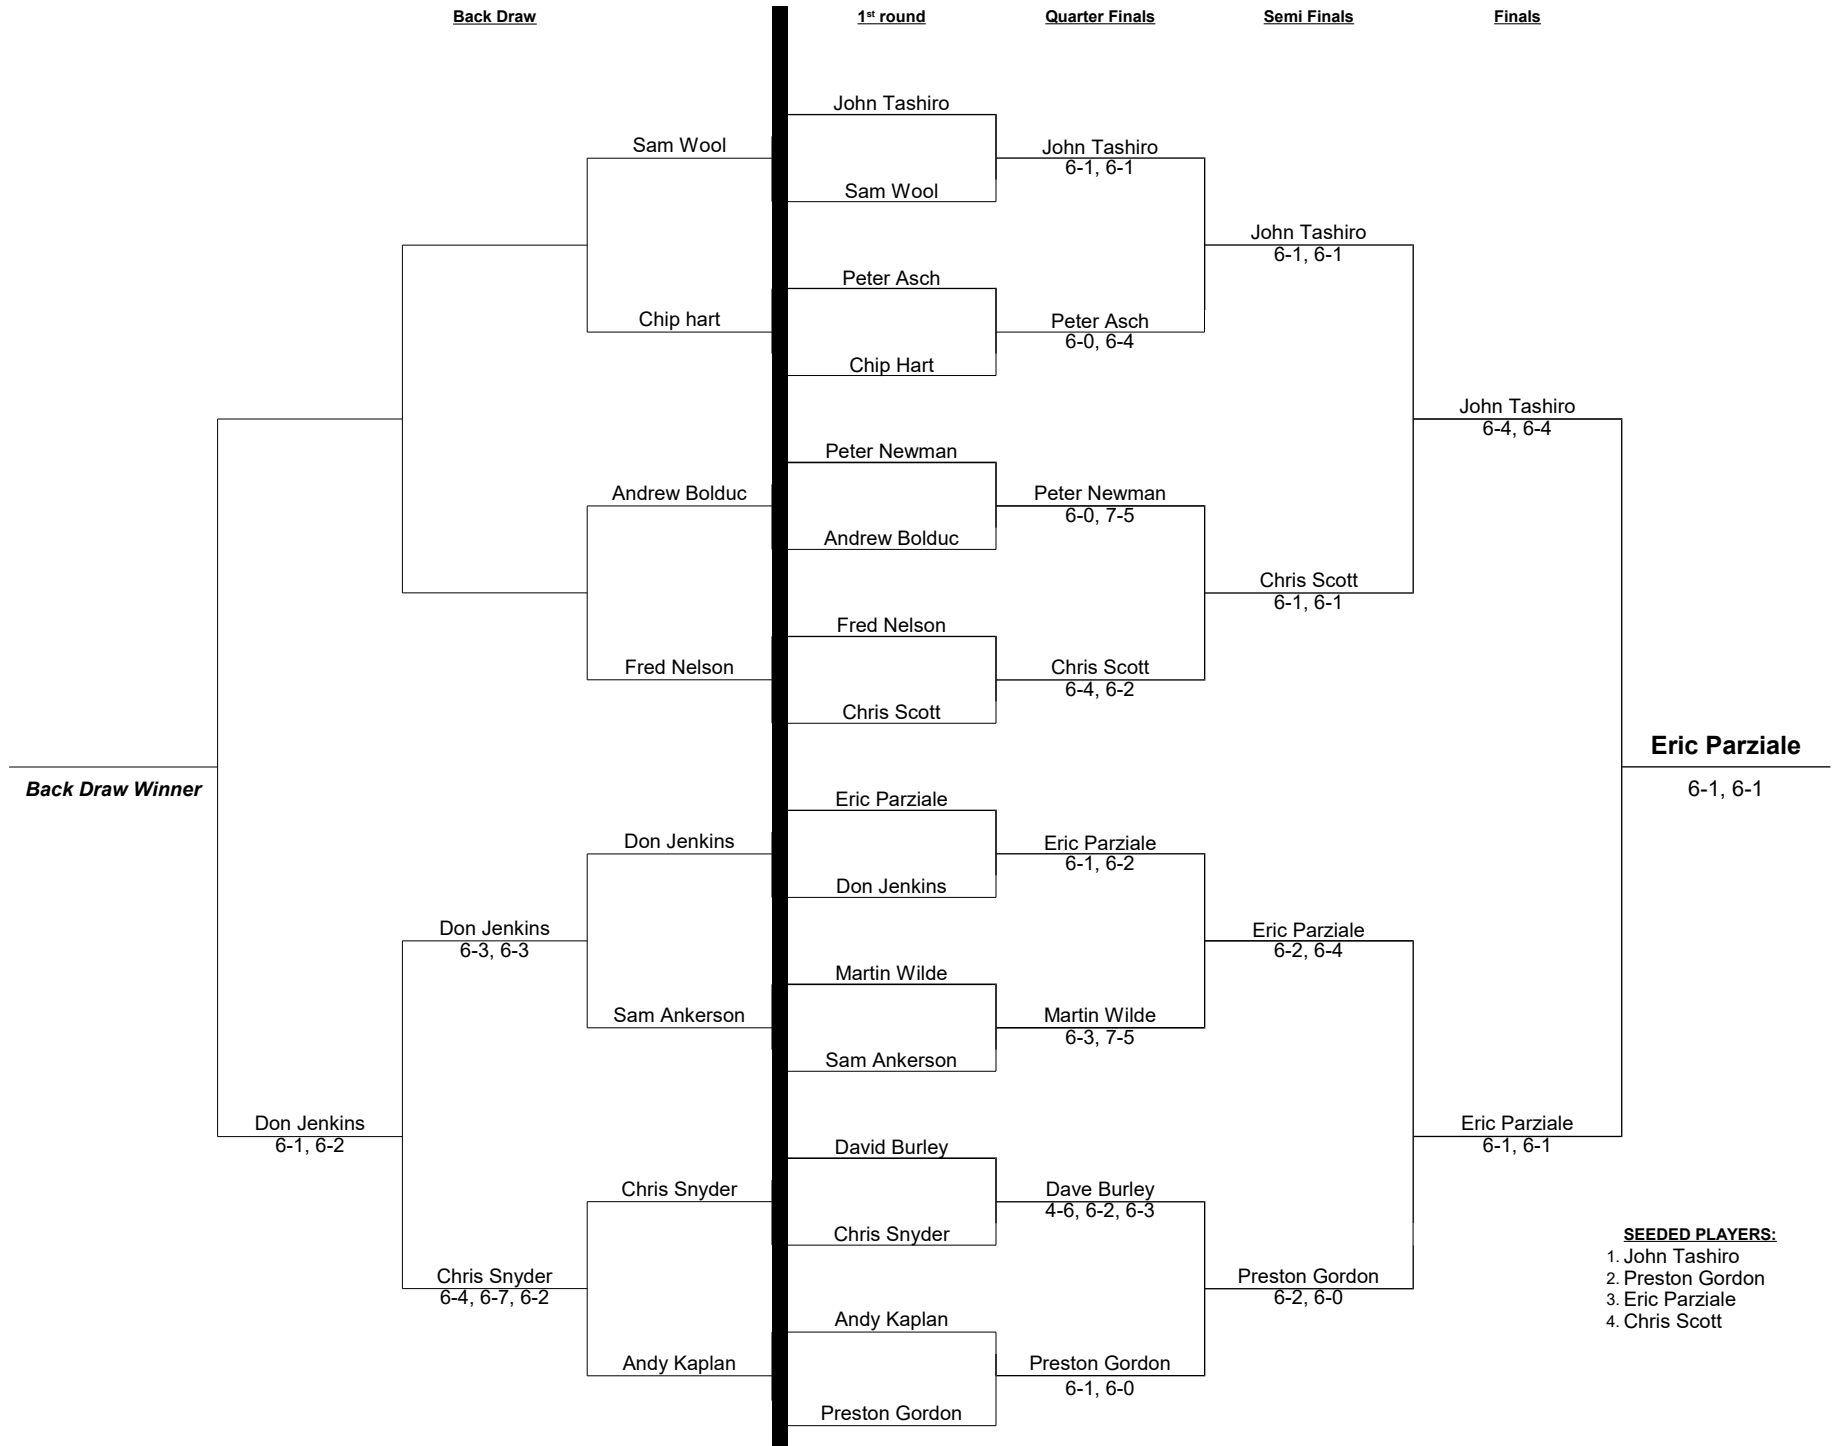

2017 LADIES A SINGLES

(DOUBLE ELIMINATION)

Winner's Bracket:

Loser's Bracket:

2017 LADIES B SINGLES

(DOUBLE ELIMINATION)

Winner's Bracket

Loser's Bracket

2017 LADIES A DOUBLES

2017 LADIES B DOUBLES

(DOUBLE ELIMINATION)

Winner's Bracket:

2017 MEN'S A SINGLES

2017 MEN'S B SINGLES

2017 MEN'S DOUBLES

2017 MIXED A DOUBLES

Back Draw

Quarter Finals

Semi Finals

Finals

Back Draw Winners

Downey & Swann
Dauerman & Dauerman

Sam Ankerson
Emily Ankerson
Robert Downey
Barbara Swann

Dave Burley
Vivianne Farmer
Harold Dauerman
Renee Dauerman