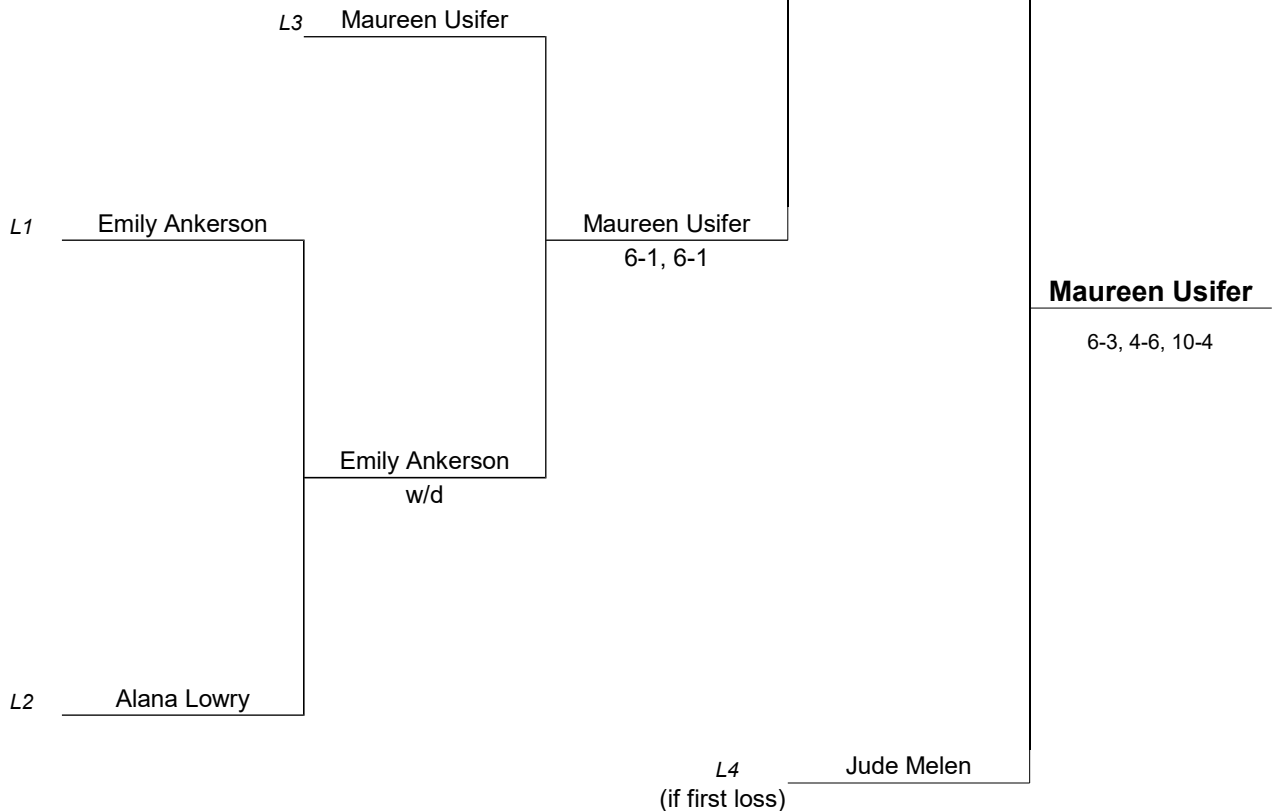

2017 LADIES A SINGLES

(DOUBLE ELIMINATION)

Winner's Bracket:

Loser's Bracket:

2017 LADIES B SINGLES

(DOUBLE ELIMINATION)

Winner's Bracket

Loser's Bracket

Back Draw

Quarter Finals

Semi Finals

Finals

Back Draw Winners

Downey & Swann
Dauerman & Dauerman

Sam Ankerson
Emily Ankerson
Robert Downey
Barbara Swann

Dave Burley
Vivianne Farmer
Harold Dauerman
Renee Dauerman