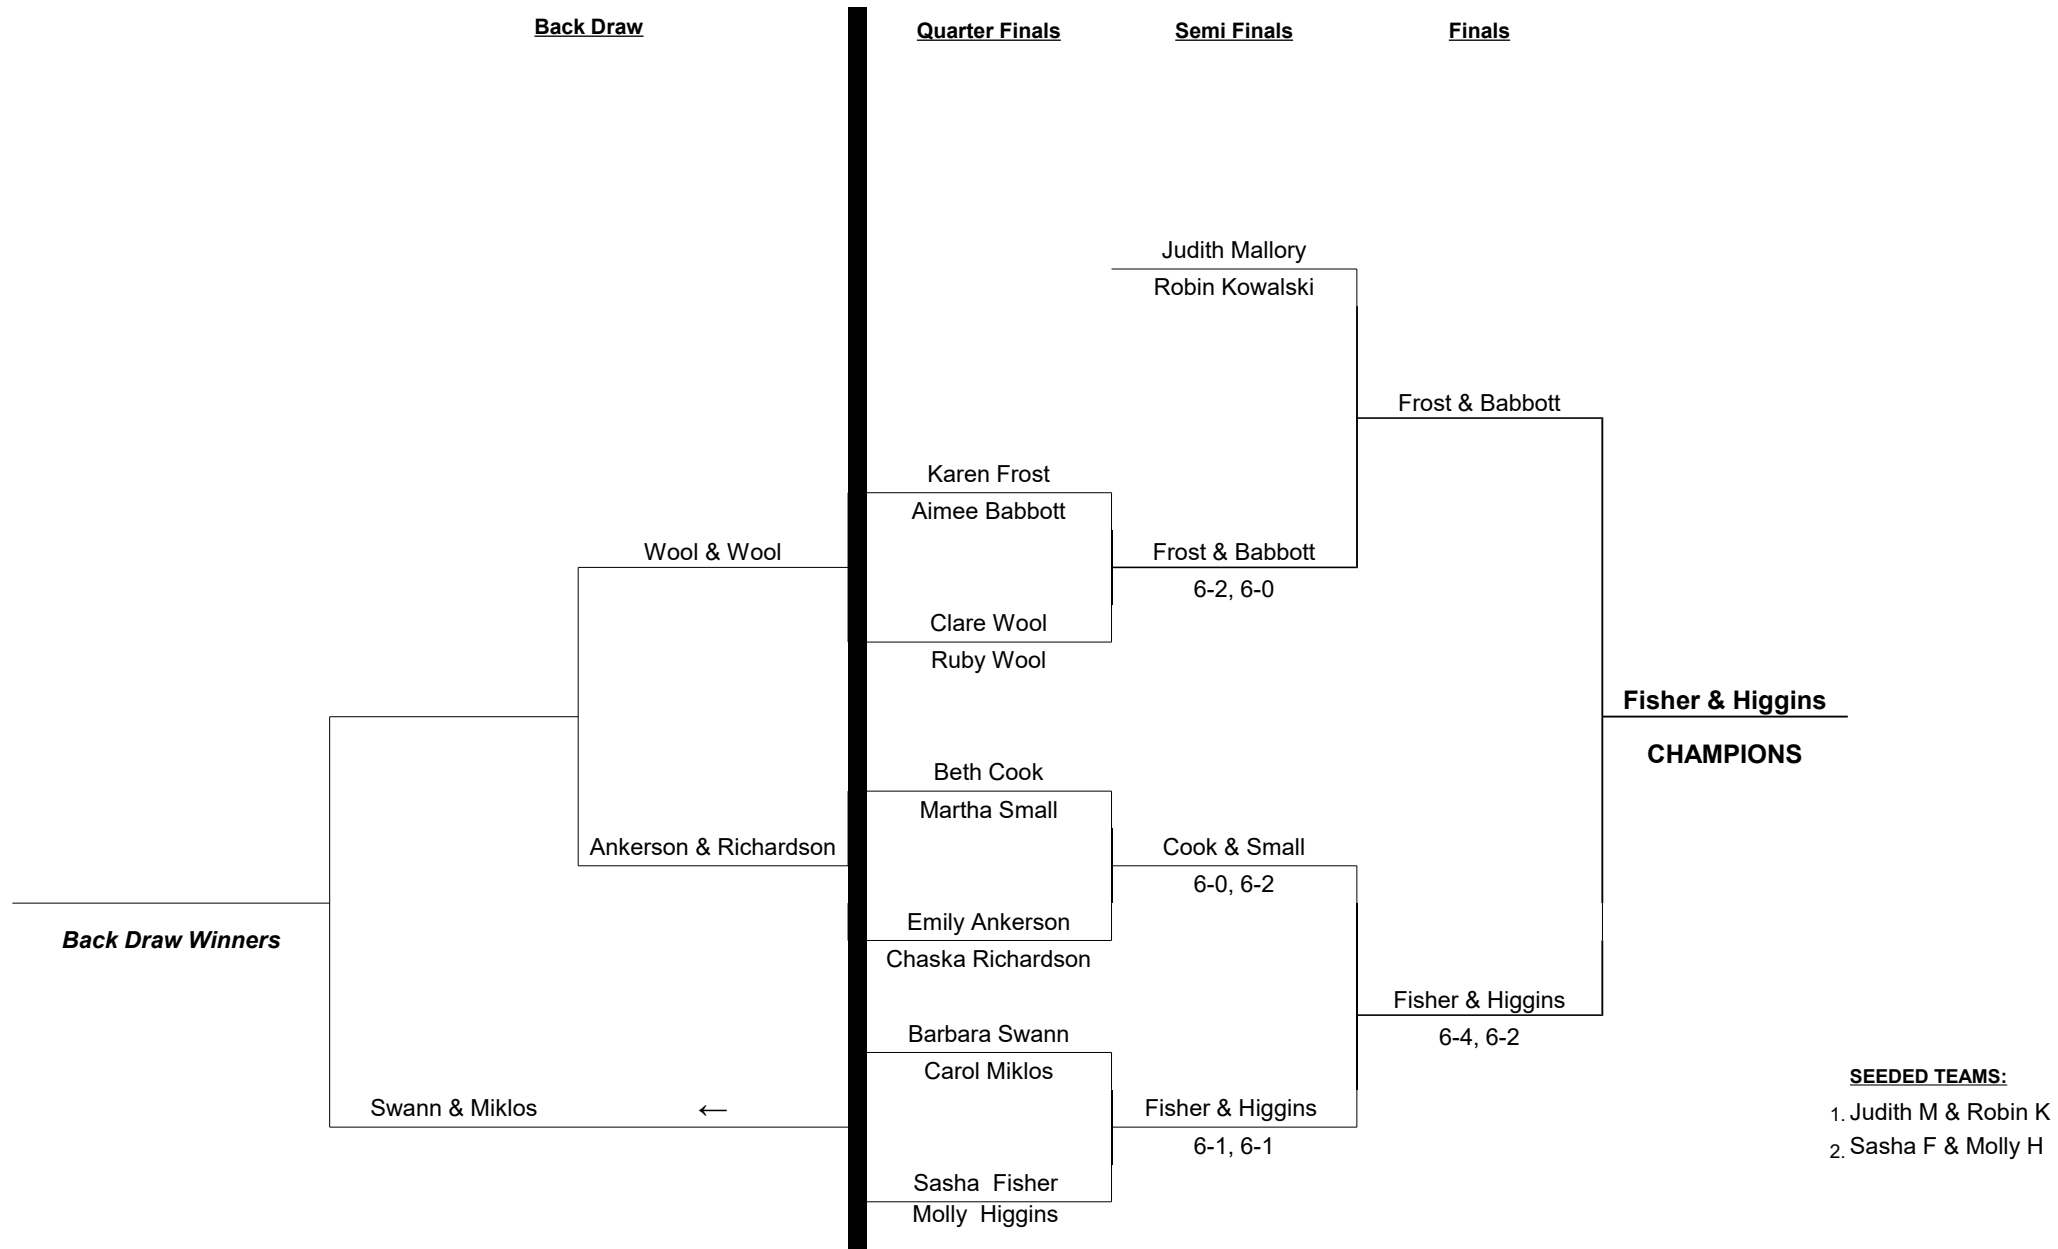

2017 LADIES A DOUBLES