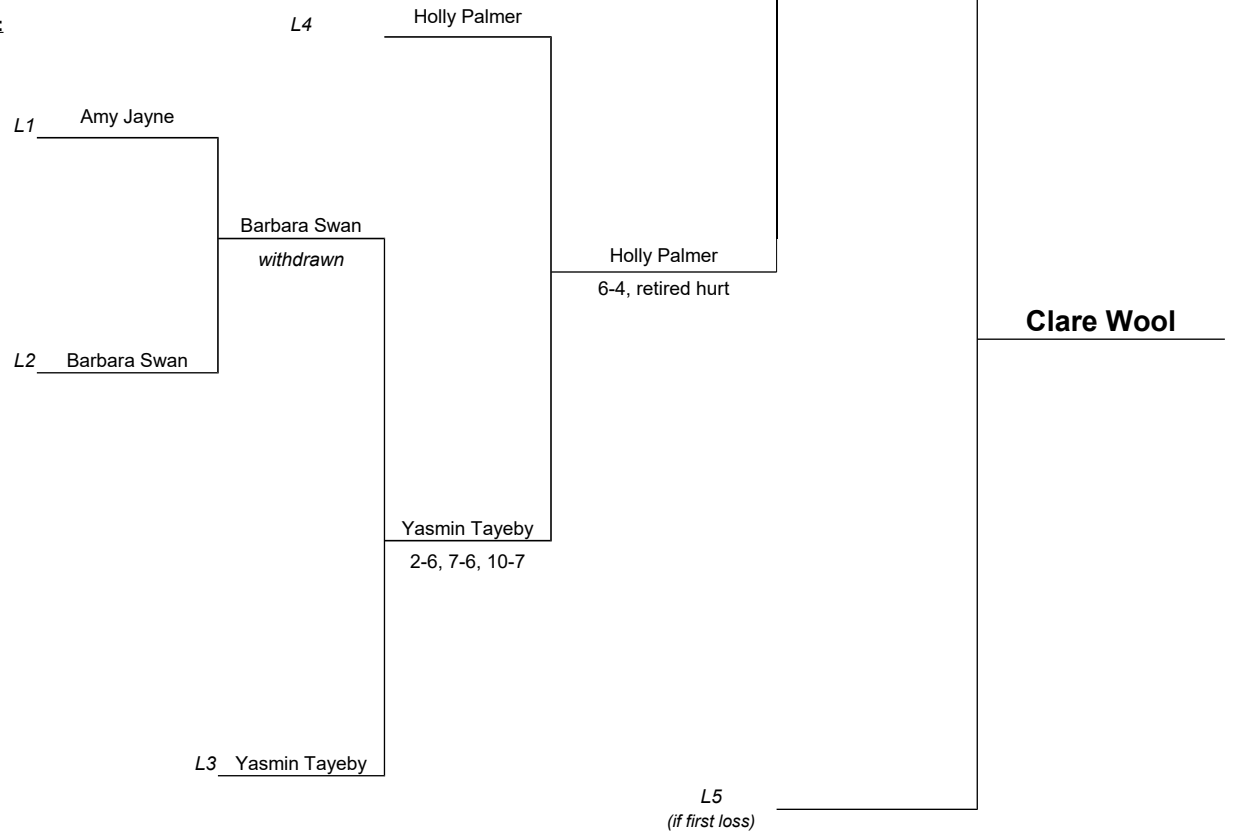

2017 LADIES A SINGLES

(DOUBLE ELIMINATION)

Winner's Bracket:

Loser's Bracket:

2017 LADIES B SINGLES

(DOUBLE ELIMINATION)

Winner's Bracket

Loser's Bracket

Back Draw

Quarter Finals

Semi Finals

Finals

Back Draw Winners

Downey & Swann
Dauerman & Dauerman

Sam Ankerson
Emily Ankerson
Robert Downey
Barbara Swann

Dave Burley
Vivianne Farmer
Harold Dauerman
Renee Dauerman

Back Draw

Quarter Finals

Semi Finals

Finals

Back Draw Winners

SEEDS:

1. A & C Morton
2. W & A Lowry