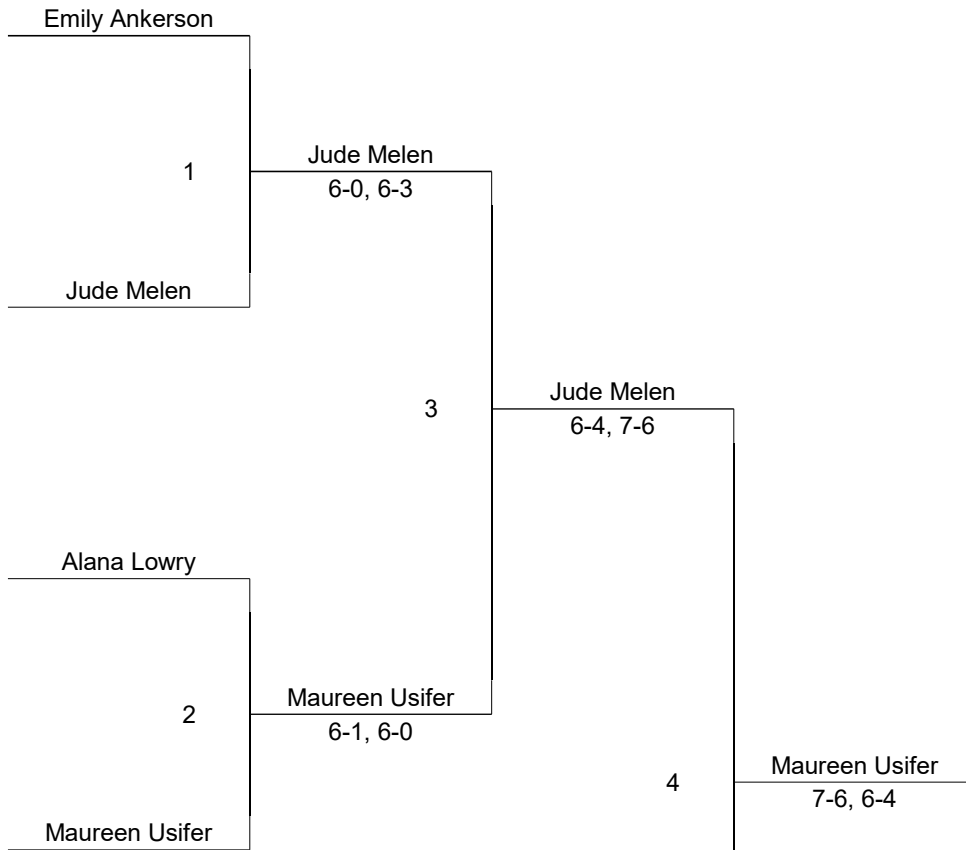

2017 LADIES A SINGLES

(DOUBLE ELIMINATION)

Winner's Bracket:

Loser's Bracket:

2017 LADIES B SINGLES

(DOUBLE ELIMINATION)

Winner's Bracket

Loser's Bracket

2017 LADIES A DOUBLES

2017 LADIES B DOUBLES

(DOUBLE ELIMINATION)

Winner's Bracket:

2017 MEN'S A SINGLES

2017 MEN'S B SINGLES

2017 MEN'S DOUBLES

2017 MIXED A DOUBLES

Back Draw

Quarter Finals

Semi Finals

Finals

Back Draw Winners

Downey & Swann
Dauerman & Dauerman

Sam Ankerson
Emily Ankerson
Robert Downey
Barbara Swann

Dave Burley
Vivianne Farmer
Harold Dauerman
Renee Dauerman