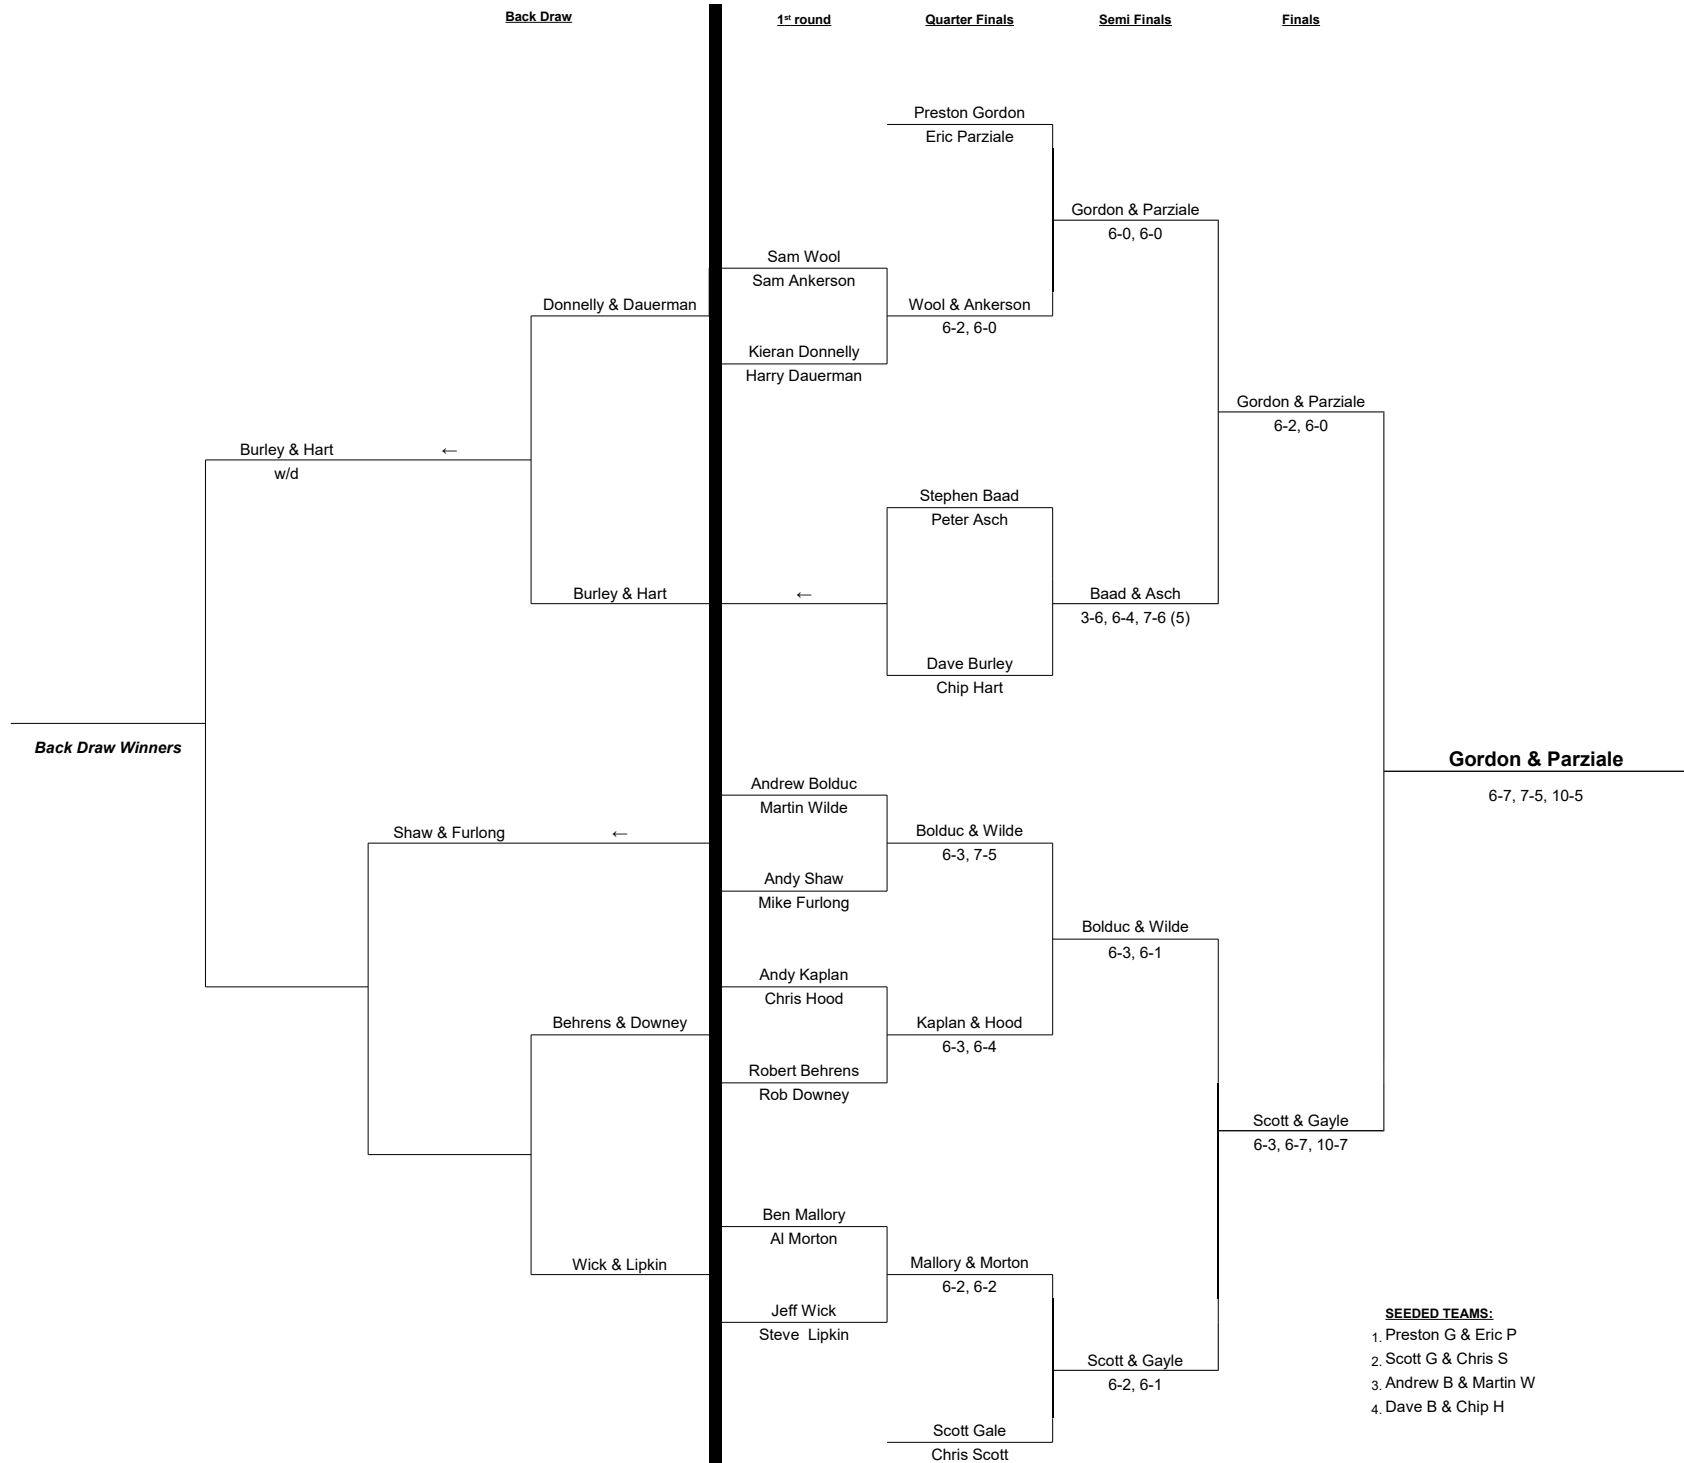

2017 LADIES A SINGLES

(DOUBLE ELIMINATION)

Winner's Bracket:

Loser's Bracket:

2017 LADIES B SINGLES

(DOUBLE ELIMINATION)

Winner's Bracket

Loser's Bracket

2017 LADIES A DOUBLES

2017 LADIES B DOUBLES

(DOUBLE ELIMINATION)

Winner's Bracket:

2017 MEN'S A SINGLES

2017 MEN'S B SINGLES

2017 MEN'S DOUBLES

2017 MIXED A DOUBLES

Back Draw

Quarter Finals

Semi Finals

Finals

Back Draw Winners

Downey & Swann
Dauerman & Dauerman

Sam Ankerson
Emily Ankerson
Robert Downey
Barbara Swann

Dave Burley
Vivianne Farmer
Harold Dauerman
Renee Dauerman

Back Draw

Quarter Finals

Semi Finals

Finals

Back Draw Winners

SEEDS:

1. A & C Morton
2. W & A Lowry